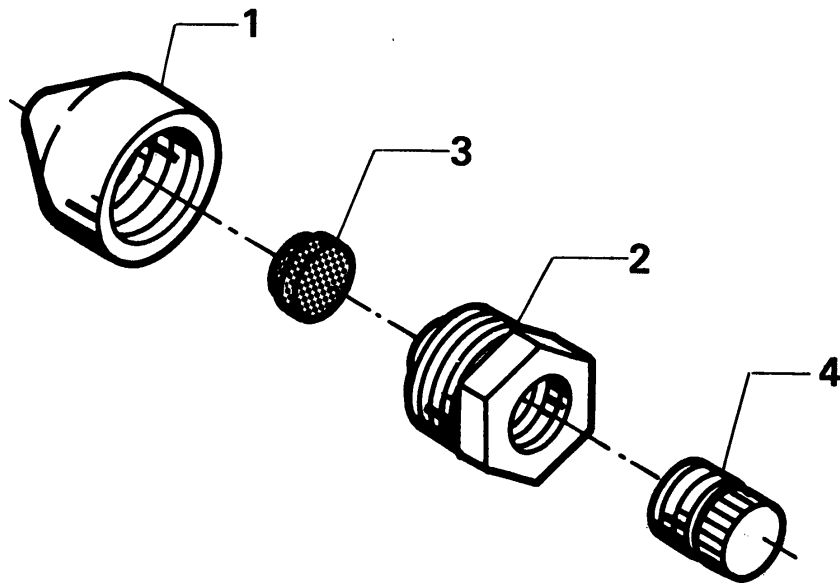

Spare Parts List

Sampling Valve 32

AISI 304

Pos.	Qty.	Description	Part No.
	1	Sampling Valve, 32	31350-0032-1
1	1	Body	31350-0033-1
2	1	Screw	31350-0034-1
3	1	Rubber plug	31350-0035-1
4	1	Plug	31350-0036-1