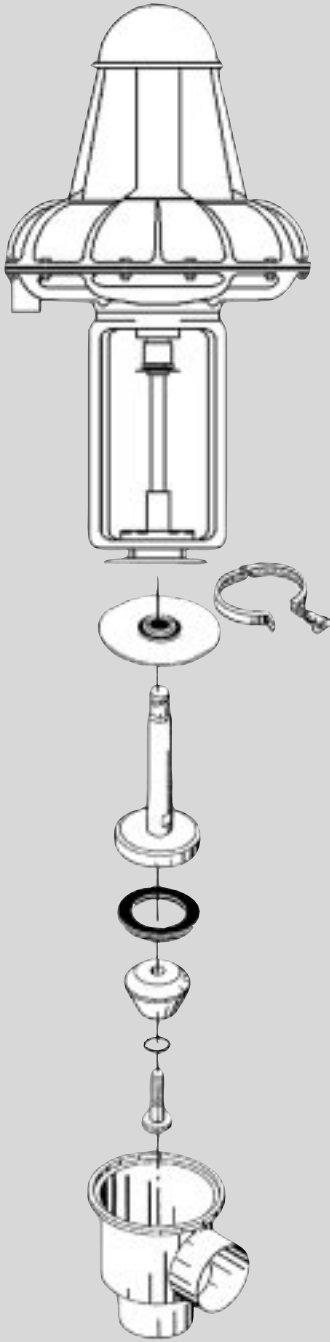

Spare Parts List

SRC-TA Seat Valve

Valve With Foxboro Actuator SRC-TA

Actuator

Pos.	Qty.	Description	1.5" Part No.	2" Part No.	2.5" Part No.	3" Part No.
1	1	P50 Actuator	881-22371	881-22371	881-22371	881-38821
2	1	MPA2-SS quick disconnect (air fitting)	881-16878	881-16878	881-16878	881-16878
3	1	Cover clip	31353-07932	31353-07932	31353-07932	31353-07932
4	1	TA Bonnet + Nut	884-28700	884-28700	884-28700	701-750
5	1	TA Actuator Stem	884-28699	884-28699	884-28699	884-28699
	1	Stem O-ring	223-40649	223-40649	223-40649	223-40649
6	1	Heavy duty clamp	9612-0112-04	9612-0112-04	9612-0112-04	9612-0112-05

Valve Parts

Stem Seal

7Δ	1	Lip seal, EPDM	31353-0155-1	31353-0155-1	31353-0155-1	31353-0188-1
	1	Lip seal, NBR	31353-0155-2	31353-0155-2	31353-0155-2	31353-0188-2
	1	Lip seal, FPM	31353-0155-3	31353-0155-3	31353-0155-3	31353-0188-3

Valve Body (industrial)

13	1	Valve body, lower, 2 ports GC	31353-0297-0	31353-0030-7	31353-0031-7	31353-0032-7
	1	Valve body, lower, 2 ports W	31353-0375-1	31353-0376-1	31353-0380-1	31353-0381-1
	1	Valve body, lower, 3 ports GC	884-253260	884-25329	31353-0039-7	31353-0040-7
	1	Valve body, lower, 3 ports W	31353-0315-6	31353-0376-6	31353-0380-6	31353-0381-6

Valve Body (polished)

13	1	Valve body, lower, 2 ports GC	31353-103010	31353-1030-2	31353-1030-3	31353-1030-4
	1	Valve body, lower, 2 ports W	31353-1100-1	31353-1101-1	31353-1102-1	31353-1103-1
	1	Valve body, lower, 3 ports GC	31353-103110	31353-1031-2	31353-1031-3	31353-1031-4
	1	Valve body, lower, 3 ports W	31353-1100-2	31353-1101-2	31353-1102-2	31353-1103-3