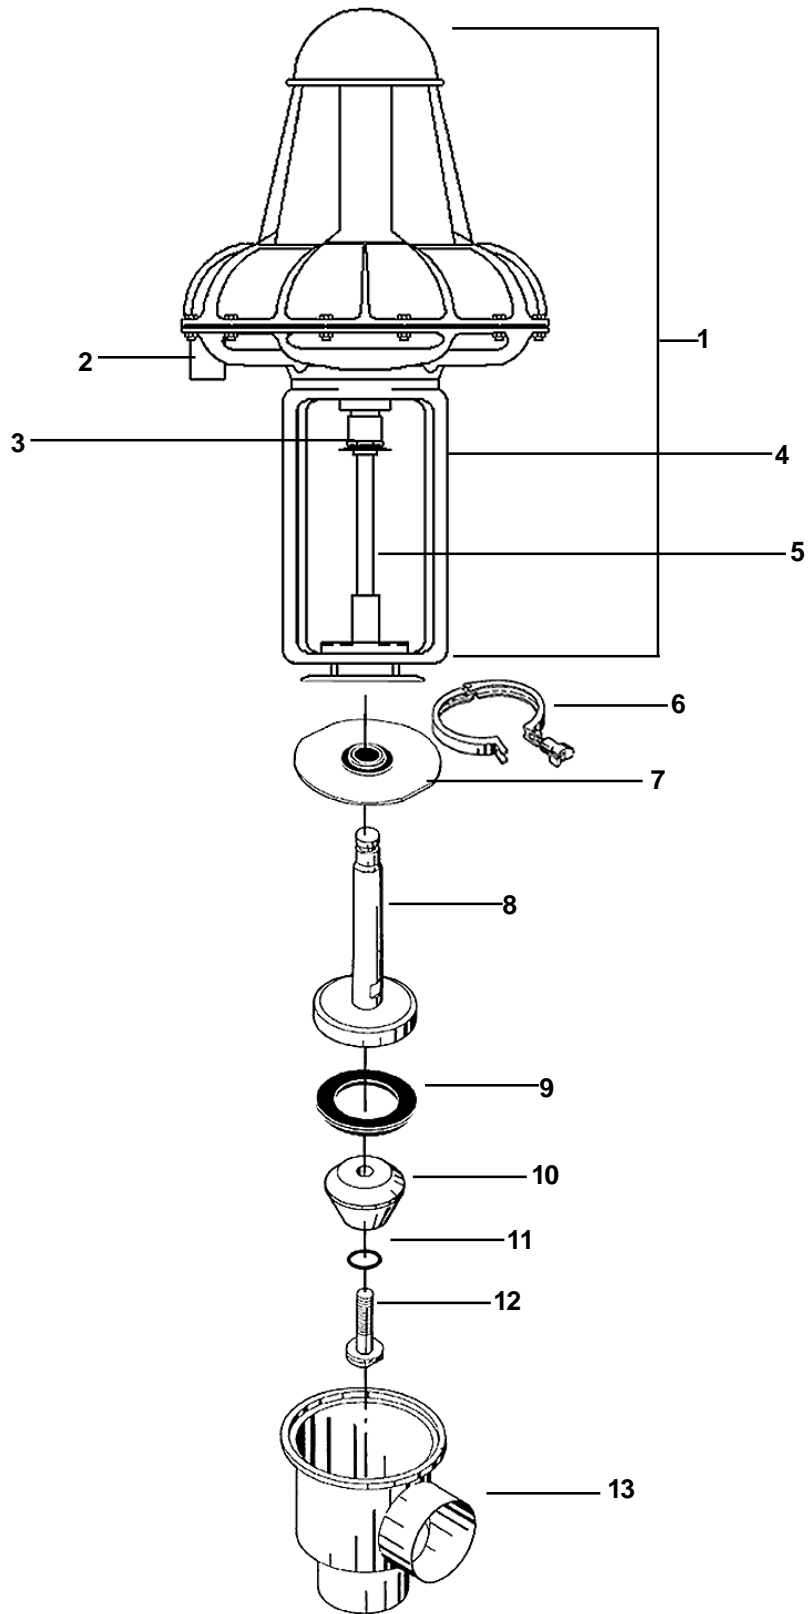

Spare Parts List

SRC-TA Seat Valve

Valve With Foxboro Actuator SRC-TA

Actuator

Pos.	Qty.	Description	1.5" Part No.	2" Part No.	2.5" Part No.	3" Part No.
1	1	P50 Actuator	881-22371	881-22371	881-22371	881-38821
2	1	MPA2-SS quick disconnect (air fitting)	881-16878	881-16878	881-16878	881-16878
3	1	Cover clip	31353-07932	31353-07932	31353-07932	31353-07932
4	1	TA Bonnet + Nut	884-28700	884-28700	884-28700	701-750
5	1	TA Actuator Stem	884-28699	884-28699	884-28699	884-28699
	1	Stem O-ring	223-40649	223-40649	223-40649	223-40649
6	1	Heavy duty clamp	9612-0112-04	9612-0112-04	9612-0112-04	9612-0112-05

Valve Parts

Stem Seal

7Δ	1	Lip seal, EPDM	31353-0155-1	31353-0155-1	31353-0155-1	31353-0188-1
	1	Lip seal, NBR	31353-0155-2	31353-0155-2	31353-0155-2	31353-0188-2
	1	Lip seal, FPM	31353-0155-3	31353-0155-3	31353-0155-3	31353-0188-3

Valve Body (industrial)

13	1	Valve body, lower, 2 ports GC	31353-0297-0	31353-0030-7	31353-0031-7	31353-0032-7
	1	Valve body, lower, 2 ports W	31353-0375-1	31353-0376-1	31353-0380-1	31353-0381-1
	1	Valve body, lower, 3 ports GC	884-253260	884-25329	31353-0039-7	31353-0040-7
	1	Valve body, lower, 3 ports W	31353-0315-6	31353-0376-6	31353-0380-6	31353-0381-6

Valve Body (polished)

13	1	Valve body, lower, 2 ports GC	31353-103010	31353-1030-2	31353-1030-3	31353-1030-4
	1	Valve body, lower, 2 ports W	31353-1100-1	31353-1101-1	31353-1102-1	31353-1103-1
	1	Valve body, lower, 3 ports GC	31353-103110	31353-1031-2	31353-1031-3	31353-1031-4
	1	Valve body, lower, 3 ports W	31353-1100-2	31353-1101-2	31353-1102-2	31353-1103-3