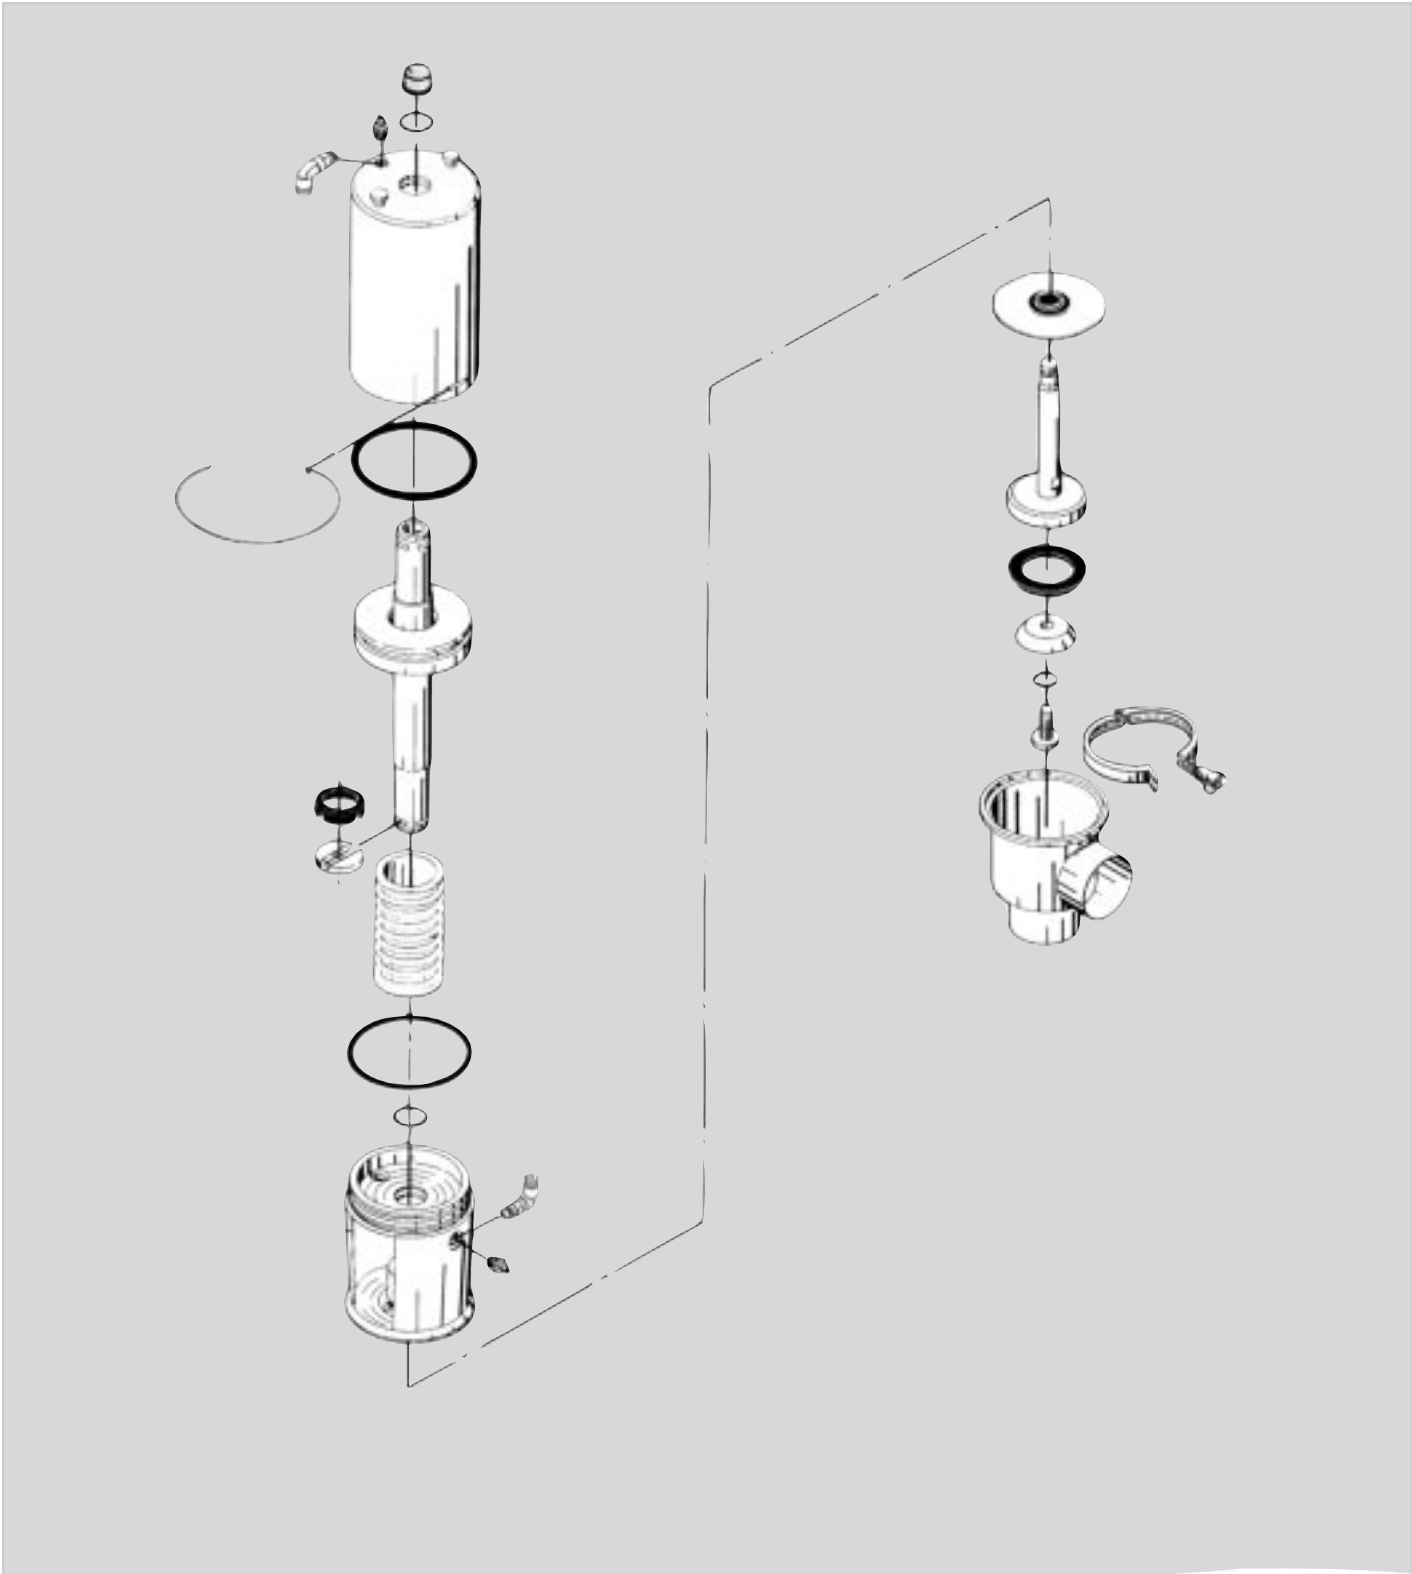

Spare Parts List

# SRC-LS Shut-off Seat Valve

# Sanitary Remote Controlled Valve SRC-LS Shut-off Valve

## Valve Parts

Pos.	Qty	Description	2-inch Part No.	2.5-inch Part No.	3-inch Part No.	4-inch Part No.
<b>Stem Seal</b>						
14Δ	1	Lip seal, EPDM (standard) .....	31353-0155-1	31353-0155-1	31353-0188-1	31353-0188-1
	1	Lip seal, NBR .....	31353-0155-4	31353-0155-4	31353-0188-2	31353-0188-2
	1	Lip seal, FPM .....	31353-0155-3	31353-0155-3	31353-0188-3	31353-0188-3
<b>Clamp</b>						
15	1	Heavy Duty Clamp .....	96120-1120-4	96120-1120-4	96120-1120-5	96120-1120-5
<b>Valve Body (industrial)</b>						
18	1	Valve body, 2 ports, GC .....	31353-0030-7	31353-0031-7	31353-0032-7	31353-0066-7
	1	Valve body, 2 ports, weld .....	31353-0376-1	31353-0380-1	31353-0381-1	31353-0026-1
	1	Valve body, 3 ports, GC .....	884-25327	31353-0039-7	31353-0040-7	884-26875
	1	Valve body, 3 ports, weld .....	31353-0376-6	31353-0380-6	31353-0381-6	31353-0026-6
<b>Valve Body (polished)</b>						
18	1	Valve body, 2 ports, GC .....	31353-1030-2	31353-1030-3	31353-1030-4	31353-1030-5
	1	Valve body, 2 ports, weld .....	31353-1101-1	31353-1102-1	31353-1103-1	31353-1104-1
	1	Valve body, 3 Ports, GC .....	31353-1031-2	31353-1031-3	31353-1031-4	31353-1031-5
	1	Valve body, 3 ports, weld .....	31353-1101-2	31353-1102-2	31353-1103-3	31353-1104-2
<b>Valve Plug</b>						
19	1	Plug, single, complete, EPDM (standard) .....	9612-1255-02	9612-1254-02	9612-1253-02	9612-1252-02
	1	Plug, single, complete, NBR .....	9612-1255-04	9612-1254-04	9612-1253-04	9612-1252-04
	1	Plug, single, complete, FPM .....	9612-1255-06	9612-1254-06	9612-1253-06	9612-1252-06