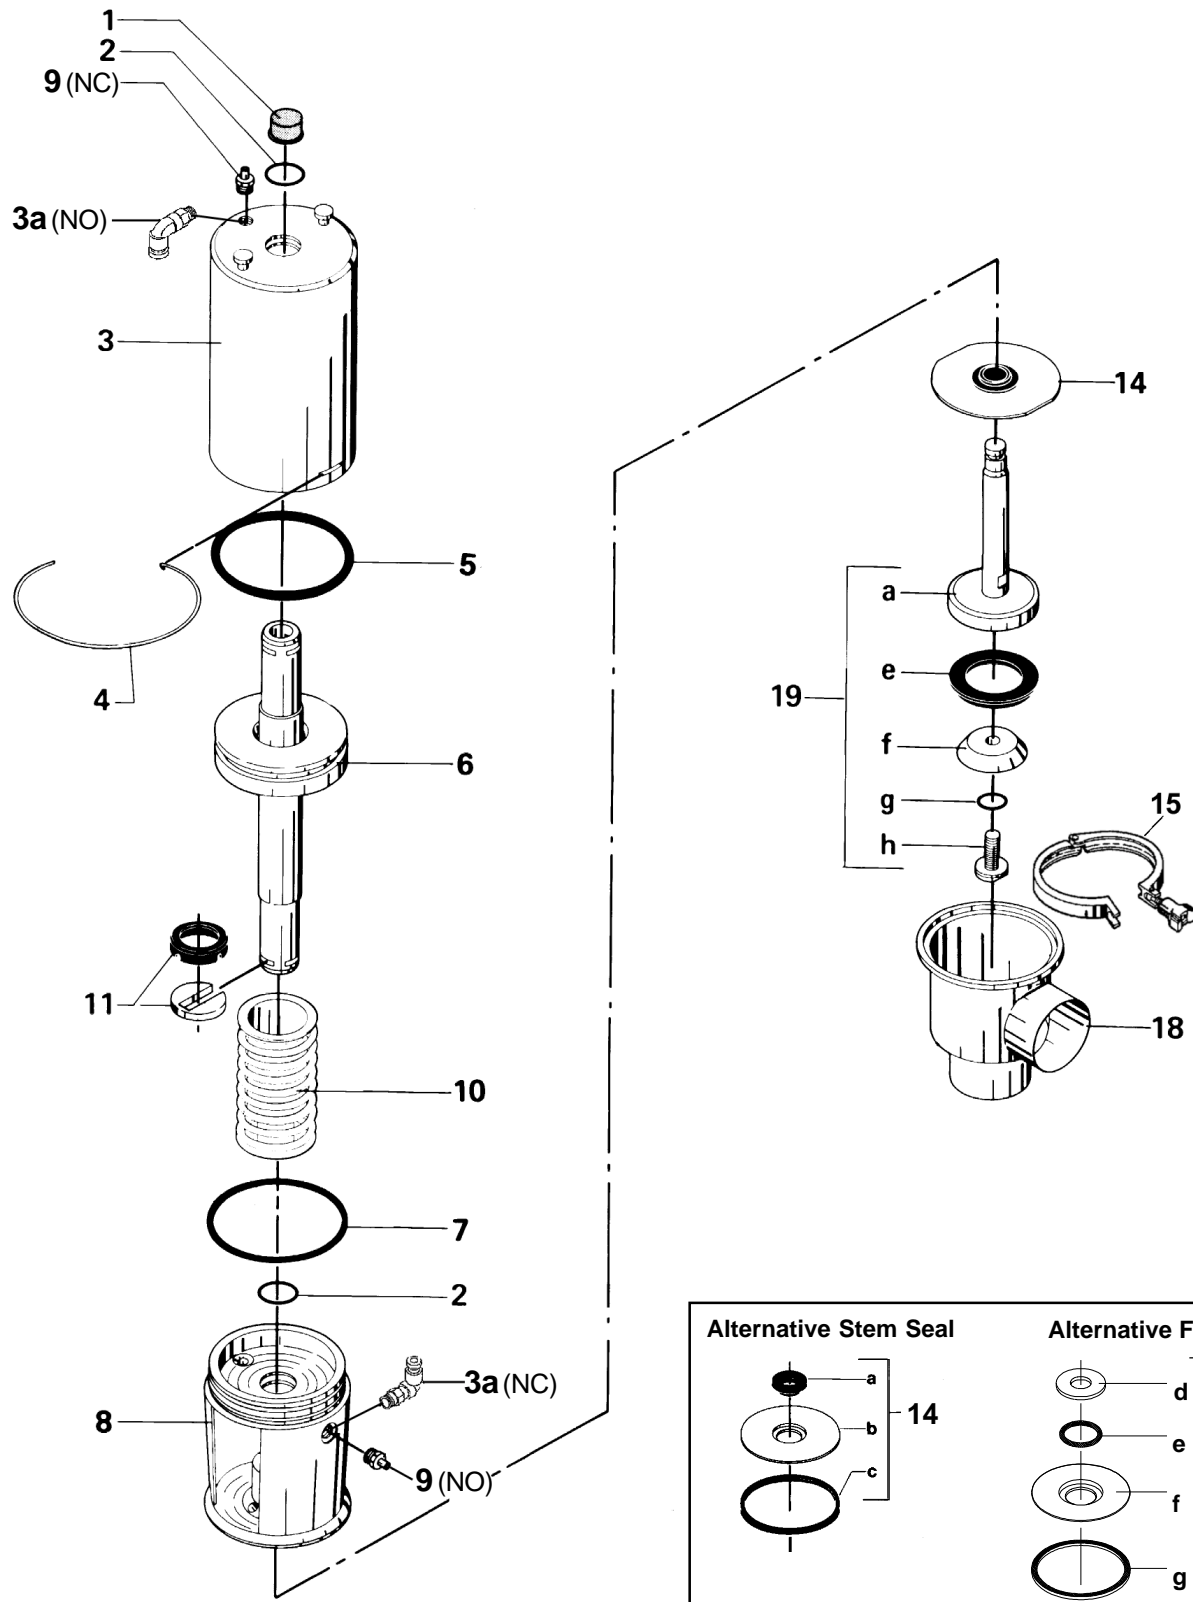

# SRC-LS Shut-off Seat Valve

# Sanitary Remote Controlled Valve SRC-LS Shut-off Valve

## Valve Parts

Pos.	Qty	Description	2-inch Part No.	2.5-inch Part No.	3-inch Part No.	4-inch Part No.
<b>Stem Seal</b>						
14Δ	1	Lip seal, EPDM (standard) .....	31353-0155-1	31353-0155-1	31353-0188-1	31353-0188-1
	1	Lip seal, NBR .....	31353-0155-4	31353-0155-4	31353-0188-2	31353-0188-2
	1	Lip seal, FPM .....	31353-0155-3	31353-0155-3	31353-0188-3	31353-0188-3
<b>Clamp</b>						
15	1	Heavy Duty Clamp .....	96120-1120-4	96120-1120-4	96120-1120-5	96120-1120-5
<b>Valve Body (industrial)</b>						
18	1	Valve body, 2 ports, GC .....	31353-0030-7	31353-0031-7	31353-0032-7	31353-0066-7
	1	Valve body, 2 ports, weld .....	31353-0376-1	31353-0380-1	31353-0381-1	31353-0026-1
	1	Valve body, 3 ports, GC .....	884-25327	31353-0039-7	31353-0040-7	884-26875
	1	Valve body, 3 ports, weld .....	31353-0376-6	31353-0380-6	31353-0381-6	31353-0026-6
<b>Valve Body (polished)</b>						
18	1	Valve body, 2 ports, GC .....	31353-1030-2	31353-1030-3	31353-1030-4	31353-1030-5
	1	Valve body, 2 ports, weld .....	31353-1101-1	31353-1102-1	31353-1103-1	31353-1104-1
	1	Valve body, 3 Ports, GC .....	31353-1031-2	31353-1031-3	31353-1031-4	31353-1031-5
	1	Valve body, 3 ports, weld .....	31353-1101-2	31353-1102-2	31353-1103-3	31353-1104-2
<b>Valve Plug</b>						
19	1	Plug, single, complete, EPDM (standard) .....	9612-1255-02	9612-1254-02	9612-1253-02	9612-1252-02
	1	Plug, single, complete, NBR .....	9612-1255-04	9612-1254-04	9612-1253-04	9612-1252-04
	1	Plug, single, complete, FPM .....	9612-1255-06	9612-1254-06	9612-1253-06	9612-1252-06