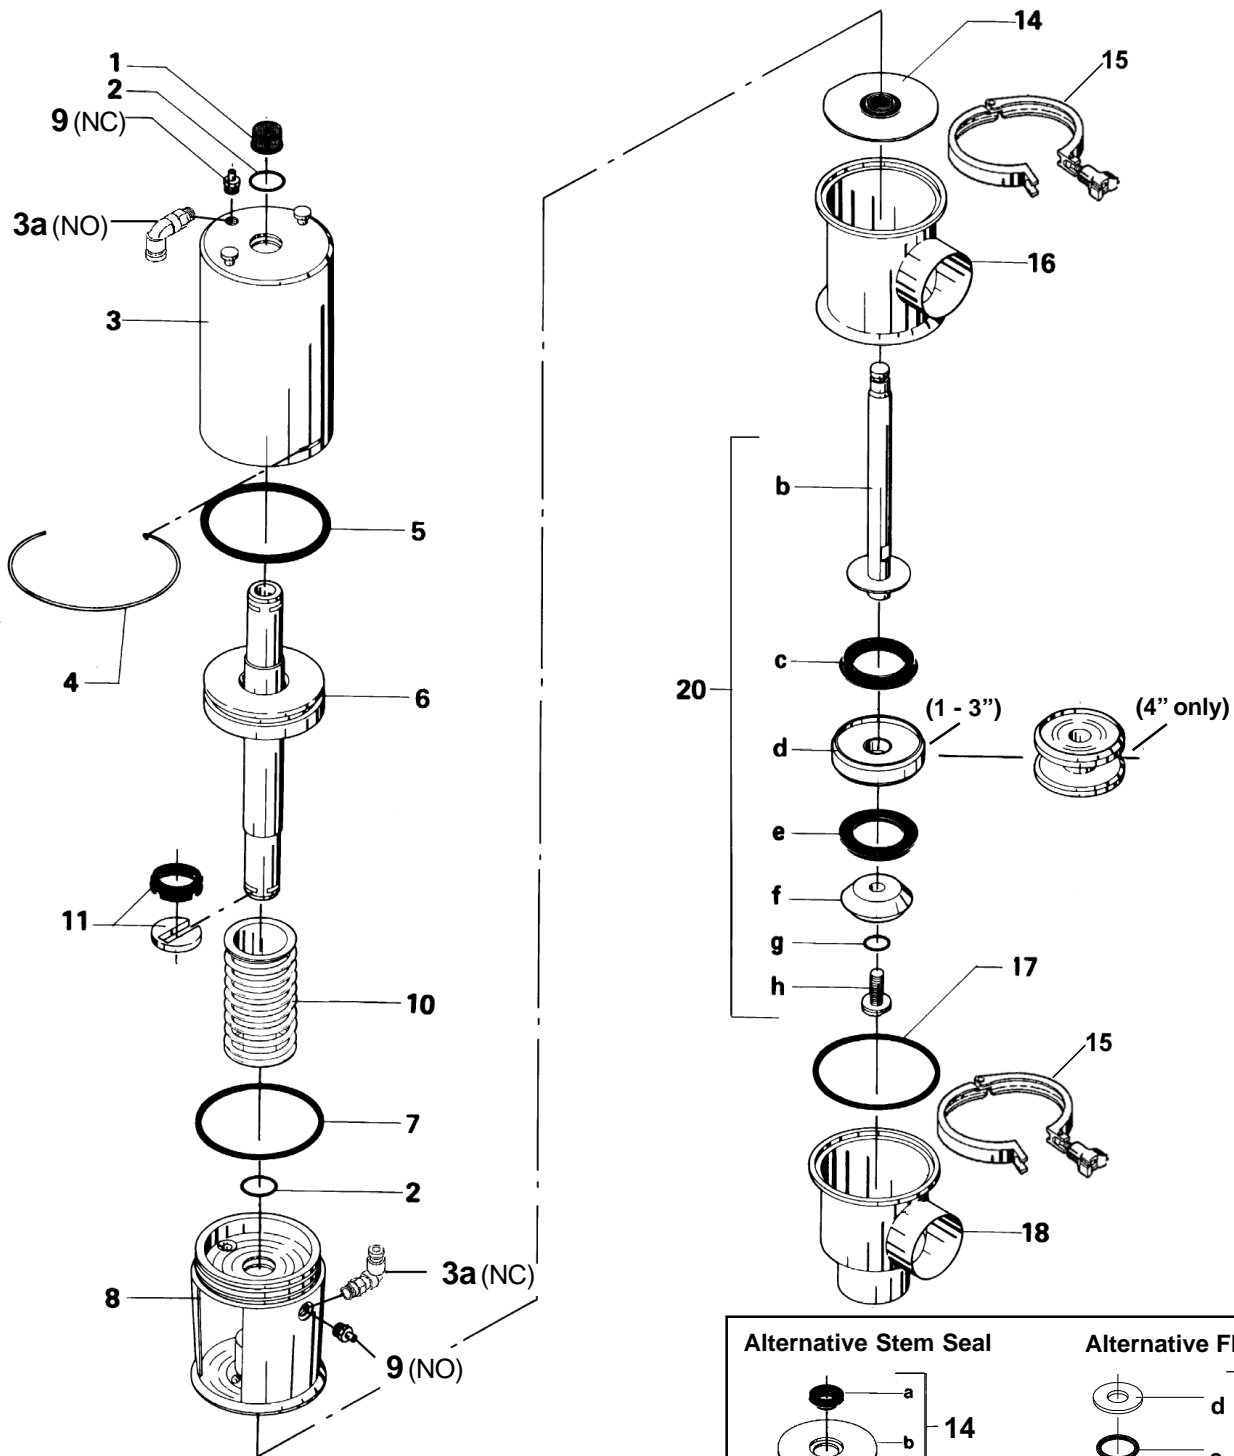

Alfa Laval

Sanitary Remote Controlled Valve SRC-LS Divert Valve

Actuator

Pos.	Qty.	Description	2-inch Part No.	2.5-inch Part No.	3-inch Part No.	4-inch Part No.
	1	Complete actuator-10 (NO) industrial	9612-1260-02	9612-1261-02	9612-1262-02	9612-1262-02
	1	Complete actuator-20 (NC) industrial	9612-1260-04	9612-1261-04	9612-1262-04	9612-1262-04
	1	Complete actuator-10 (NO) polished	9612-1260-01	9612-1261-01	9612-1262-01	9612-1262-01
	1	Complete actuator-20 (NC) polished	9612-1260-03	9612-1261-03	9612-1262-03	9612-1262-03
1	1	Cap	31801-0525-6	31801-0525-5	31801-0525-5	31801-0525-5
2Δ	2	O-ring	223406-25	223406-49	223406-49	223406-49
3	1	Cylinder	9612-1219-02	9612-1225-02	9612-1225-02	9612-1225-02
3a	1	Air fitting (NO)	881249420	881249420	881249420	881249420
	1	Air fitting (NC)	881249420	881249420	881249420	881249420
4Δ	1	Lock wire	31353-0151-1	31353-0189-1	31353-0189-1	31353-0189-1
5Δ	1	O-ring	223401-74	223401-75	223401-75	223401-75
6	1	Piston	9612-1239-01	9612-1230-01	9612-1230-01	9612-1230-01
7Δ	1	O-ring	223406-67	223406-17	223406-17	223406-17
8	1	Bonnet	9612-1238-02	9612-1237-02	9612-1221-02	9612-1221-02
9	1	Exhaust plug (NO)	31353-0154-1	31353-0154-1	31353-0154-1	31353-0154-1
	1	Exhaust plug (NC)	31353-0154-1	31353-0154-1	31353-0154-1	31353-0154-1
10*	1	Spring assembly	9612-1246-01	9612-1229-01	9612-1229-01	9612-1229-01
11Δ	1	Clip, complete	31353-0793-1	31353-0793-2	31353-0793-2	31353-0793-2
Δ	1	Service kit for actuator	9611-92-0008	9611-92-0009	9611-92-0009	9611-92-0009

*Heavy duty spring not available

Parts marked with Δ are included in the actuator service kits.

Valve Parts