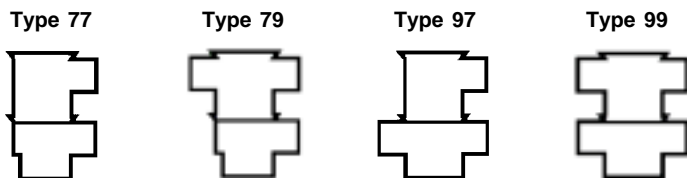

Parts marked with • are included in the for alternative stem seal service kits.

Valve Body Combinations:

Recommended Spare Parts: Service kit

Alfa Laval
8201 104th Street
Pleasant Prairie, WI 53158-0909
Telephone: 800-558-2060
Fax: 262-947-4724
www.us.flow.alfalaval.com