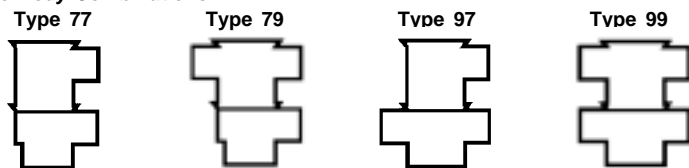

Parts marked with ● are included in the alternative stem seal service kits.

Valve Body Combinations:

Recommended Spare Parts: Service kit

Alfa Laval
8201 104th Street
Pleasant Prairie, WI 53158-0909
Telephone: 800-558-2060
Fax: 262-947-4724
www.us.flow.alfalaval.com

Alfa Laval