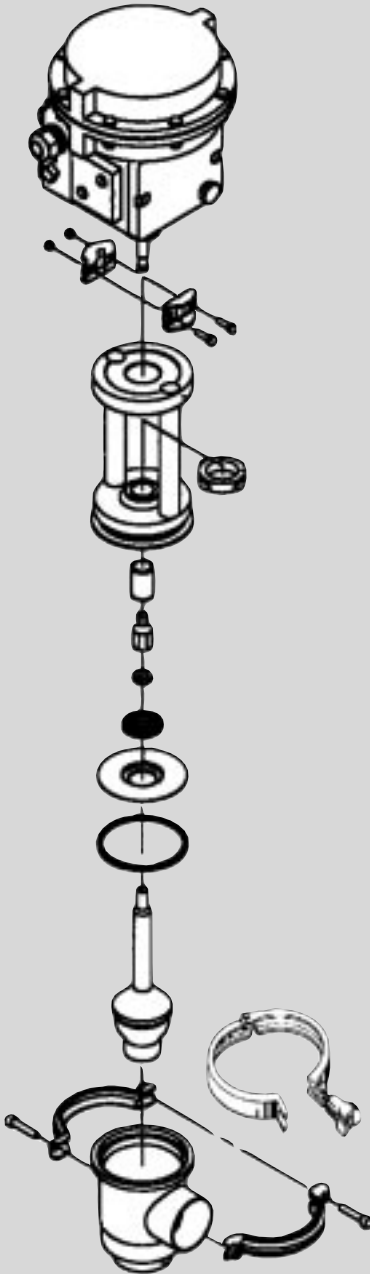

Spare Parts List

# SPC-2 Pressure Control Valve

# Sanitary Electro-Pneumatic Modulating Valve SPC-2 (Samson actuator, beige colour)

Pos.	Qty.	Description	1.5" Part No.	2" Part No.	2.5" Part No.	3" Part No.	4" Part No.
<b>ISO</b>							
1*	1	Valve body, Kv 0.5 .....	9612-1155-01	N/A	N/A	N/A	N/A
	1	Valve body, Kv 1 .....	9612-1155-02	N/A	N/A	N/A	N/A
	1	Valve body, Kv 2 .....	9612-1155-03	N/A	N/A	N/A	N/A
	1	Valve body, Kv 4 .....	9612-1155-04	N/A	N/A	N/A	N/A
	1	Valve body, Kv 8 .....	9612-1155-05	N/A	N/A	N/A	N/A
	1	Valve body, Kv 16 .....	9612-1155-06	N/A	N/A	N/A	N/A
	1	Valve body, Kv 32 .....	N/A	9612-1156-01	N/A	N/A	N/A
	1	Valve body, Kv 64 .....	N/A	N/A	9612-1157-01	N/A	N/A
	1	Valve body, Kv 72 .....	N/A	N/A	N/A	9612-1158-01	N/A
	1	Valve body, Kv 101 .....	N/A	N/A	N/A	N/A	9612-1159-01
2	1	Plug, Kv 0.5 .....	9612-5282-01	N/A	N/A	N/A	N/A
	1	Plug, Kv 1 .....	9612-5283-01	N/A	N/A	N/A	N/A
	1	Plug, Kv 2 .....	9612-5284-01	N/A	N/A	N/A	N/A
	1	Plug, Kv 4 .....	9612-5285-01	N/A	N/A	N/A	N/A
	1	Plug, Kv 8 .....	9612-5286-01	N/A	N/A	N/A	N/A
	1	Plug, Kv 32 .....	N/A	9612-5288-01	N/A	N/A	N/A
	1	Plug, Kv 64 .....	N/A	N/A	9612-5289-01	N/A	N/A
	1	Plug, Kv 72 .....	N/A	N/A	N/A	9612-5289-01	N/A
	1	Plug, Kv 110 .....	N/A	N/A	N/A	N/A	9612-5290-01