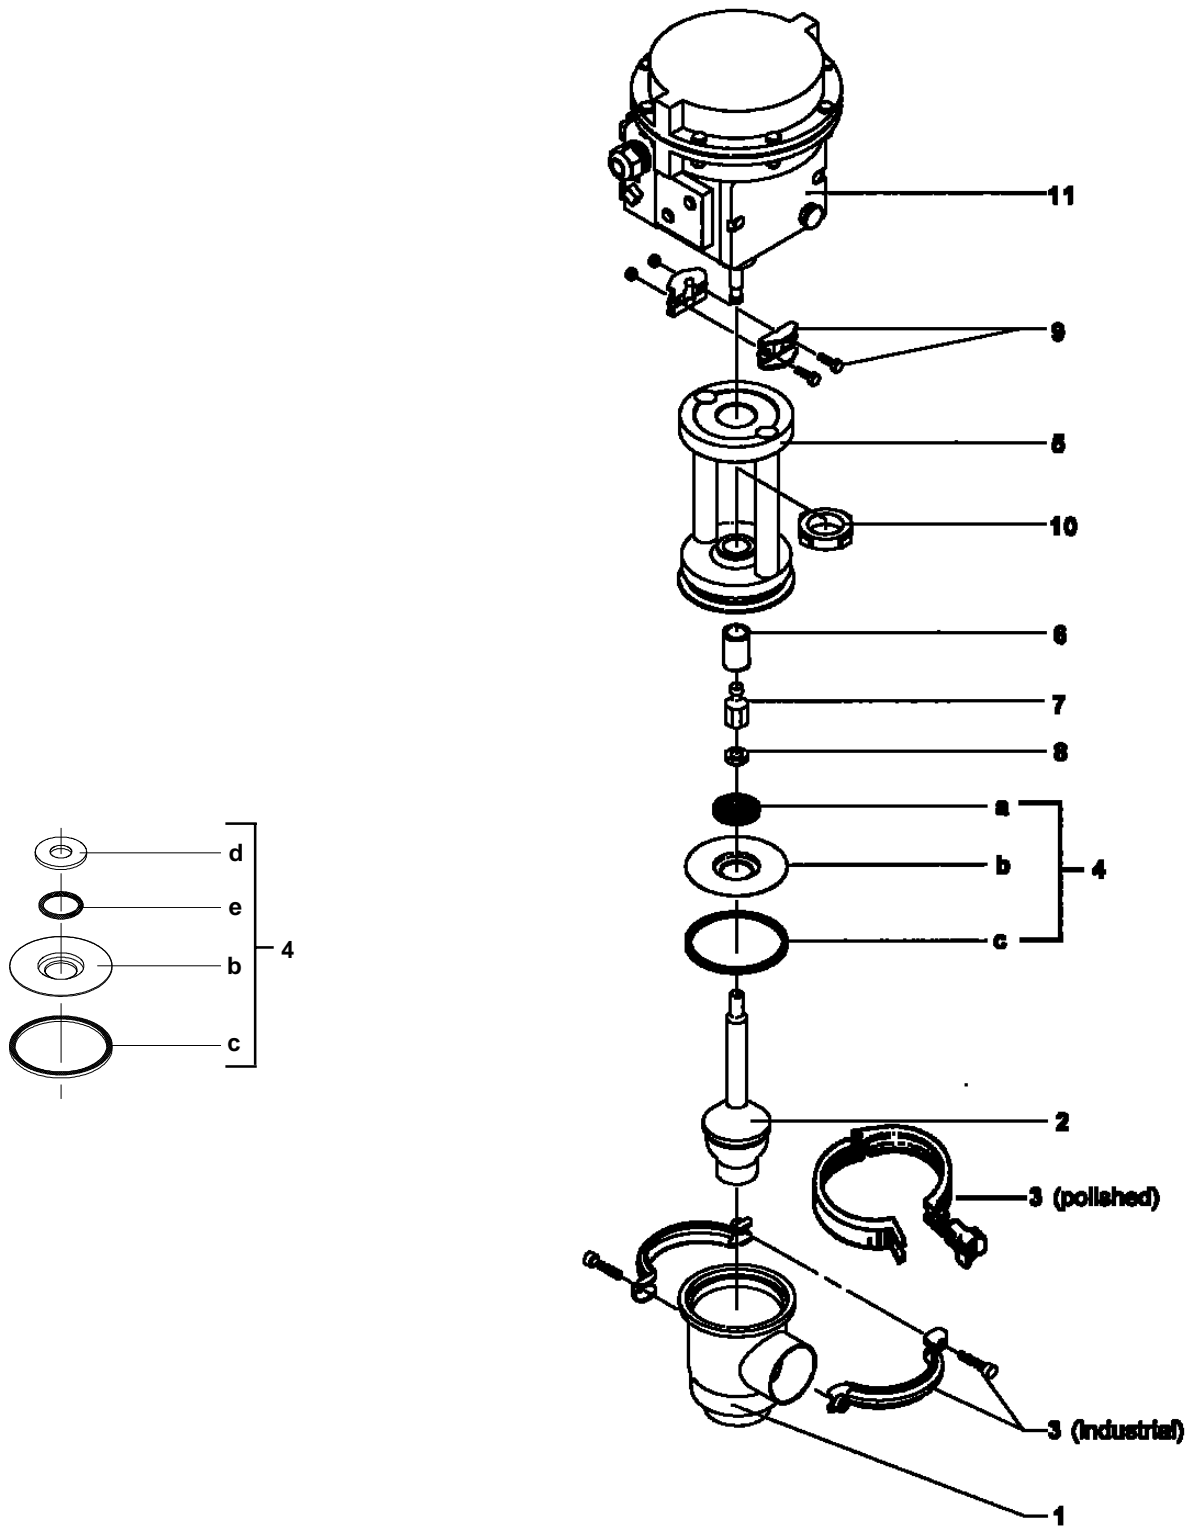

Spare Parts List

# SPC-2 Pressure Control Valve

# Sanitary Electro-Pneumatic Modulating Valve SPC-2 (Samson actuator, beige colour)

Pos.	Qty.	Description	1.5" Part No.	2" Part No.	2.5" Part No.	3" Part No.	4" Part No.
<b>ISO</b>							
1*	1	Valve body, Kv 0.5 .....	9612-1155-01	N/A	N/A	N/A	N/A
	1	Valve body, Kv 1 .....	9612-1155-02	N/A	N/A	N/A	N/A
	1	Valve body, Kv 2 .....	9612-1155-03	N/A	N/A	N/A	N/A
	1	Valve body, Kv 4 .....	9612-1155-04	N/A	N/A	N/A	N/A
	1	Valve body, Kv 8 .....	9612-1155-05	N/A	N/A	N/A	N/A
	1	Valve body, Kv 16 .....	9612-1155-06	N/A	N/A	N/A	N/A
	1	Valve body, Kv 32 .....	N/A	9612-1156-01	N/A	N/A	N/A
	1	Valve body, Kv 64 .....	N/A	N/A	9612-1157-01	N/A	N/A
	1	Valve body, Kv 72 .....	N/A	N/A	N/A	9612-1158-01	N/A
	1	Valve body, Kv 101 .....	N/A	N/A	N/A	N/A	9612-1159-01
2	1	Plug, Kv 0.5 .....	9612-5282-01	N/A	N/A	N/A	N/A
	1	Plug, Kv 1 .....	9612-5283-01	N/A	N/A	N/A	N/A
	1	Plug, Kv 2 .....	9612-5284-01	N/A	N/A	N/A	N/A
	1	Plug, Kv 4 .....	9612-5285-01	N/A	N/A	N/A	N/A
	1	Plug, Kv 8 .....	9612-5286-01	N/A	N/A	N/A	N/A
	1	Plug, Kv 32 .....	N/A	9612-5288-01	N/A	N/A	N/A
	1	Plug, Kv 64 .....	N/A	N/A	9612-5289-01	N/A	N/A
	1	Plug, Kv 72 .....	N/A	N/A	N/A	9612-5289-01	N/A
	1	Plug, Kv 110 .....	N/A	N/A	N/A	N/A	9612-5290-01