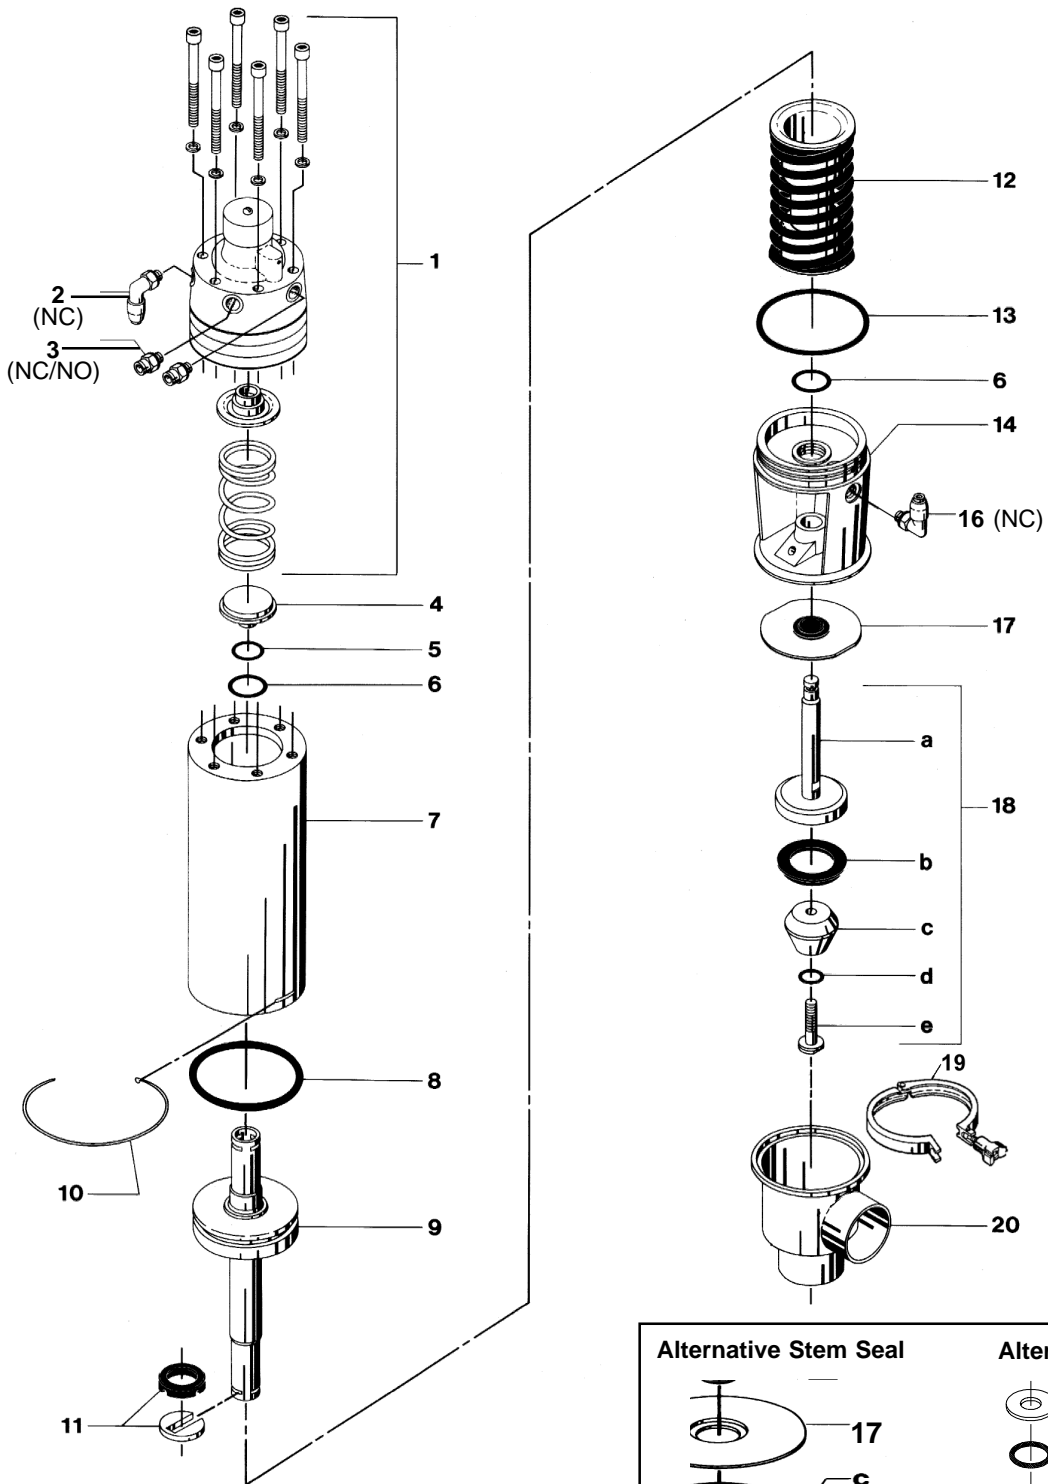

Sanitary Proportional Controlled Valve with Positioner SPC-1

Actuator

Pos.	Qty.	Description	1.5-inch Part No.	2-inch Part No.	2.5-inch Part No.	3-inch Part No.	4-inch Part No.
	1	Actuator complete, NO	31353-1154-1	31353-1154-1	31353-1154-1	31353-1154-4	31353-1154-4
	1	Actuator complete, NC	31353-1154-2	31353-1154-2	31353-1154-2	31353-1154-3	31353-1154-3
1	1	Valve positioner, NO	881169-94	881169-94	881169-94	881169-94	881169-94
1	1	Valve positioner, NC	881170-18	881170-18	881170-18	881170-18	881170-18
2	1	Air fitting, NC	881168-43	881168-43	881168-43	881168-43	881168-43
3	2	Air fitting, NO/NC	881-16878	881-16878	881-16878	881-16878	881-16878
4	1	Spring support	31353-1145-1	31353-1145-1	31353-1145-1	31353-1145-1	31353-1145-1
5Δ	1	O-ring	9611-99-0038	9611-99-0038	9611-99-0038	9611-99-0038	9611-99-0038
6Δ	2	O-ring	223406-25	223406-25	223406-25	223406-49	223406-49
7	1	Cylinder	31353-1148-1	31353-1148-1	31353-1148-1	31353-1148-2	31353-1148-2
8Δ	1	O-ring	223401-74	223401-74	223401-74	223401-75	223401-75
9	1	Piston	31353-0621-1	31353-0621-1	31353-0621-1	31353-0619-1	31353-0619-1
10Δ	1	Lock wire	31353-0151-1	31353-0151-1	31353-0151-1	31353-0189-1	31353-0189-1
11Δ	1	Clip complete	31353-0793-1	31353-0793-1	31353-0793-1	31353-0793-2	31353-0793-2
12	1	Spring assembly	31353-0625-1	31353-0625-1	31353-0625-1	31353-0622-1	31353-0622-1
13Δ	1	O-ring	223406-67	223406-67	223406-67	223406-17	223406-17
14	1	Bonnet	31353-0133-1	31353-0133-1	31353-0133-1	31353-0190-1	31353-0190-1
16	1	Air fitting, NC	8812494-20	8812494-20	8812494-20	8812494-20	8812494-20
Δ	1	Service kit for actuator	9611-92-0300	9611-92-0300	9611-92-0300	9611-92-0319	9611-92-0319

Parts marked with Δ are included in the actuator service kit.

Valve Parts