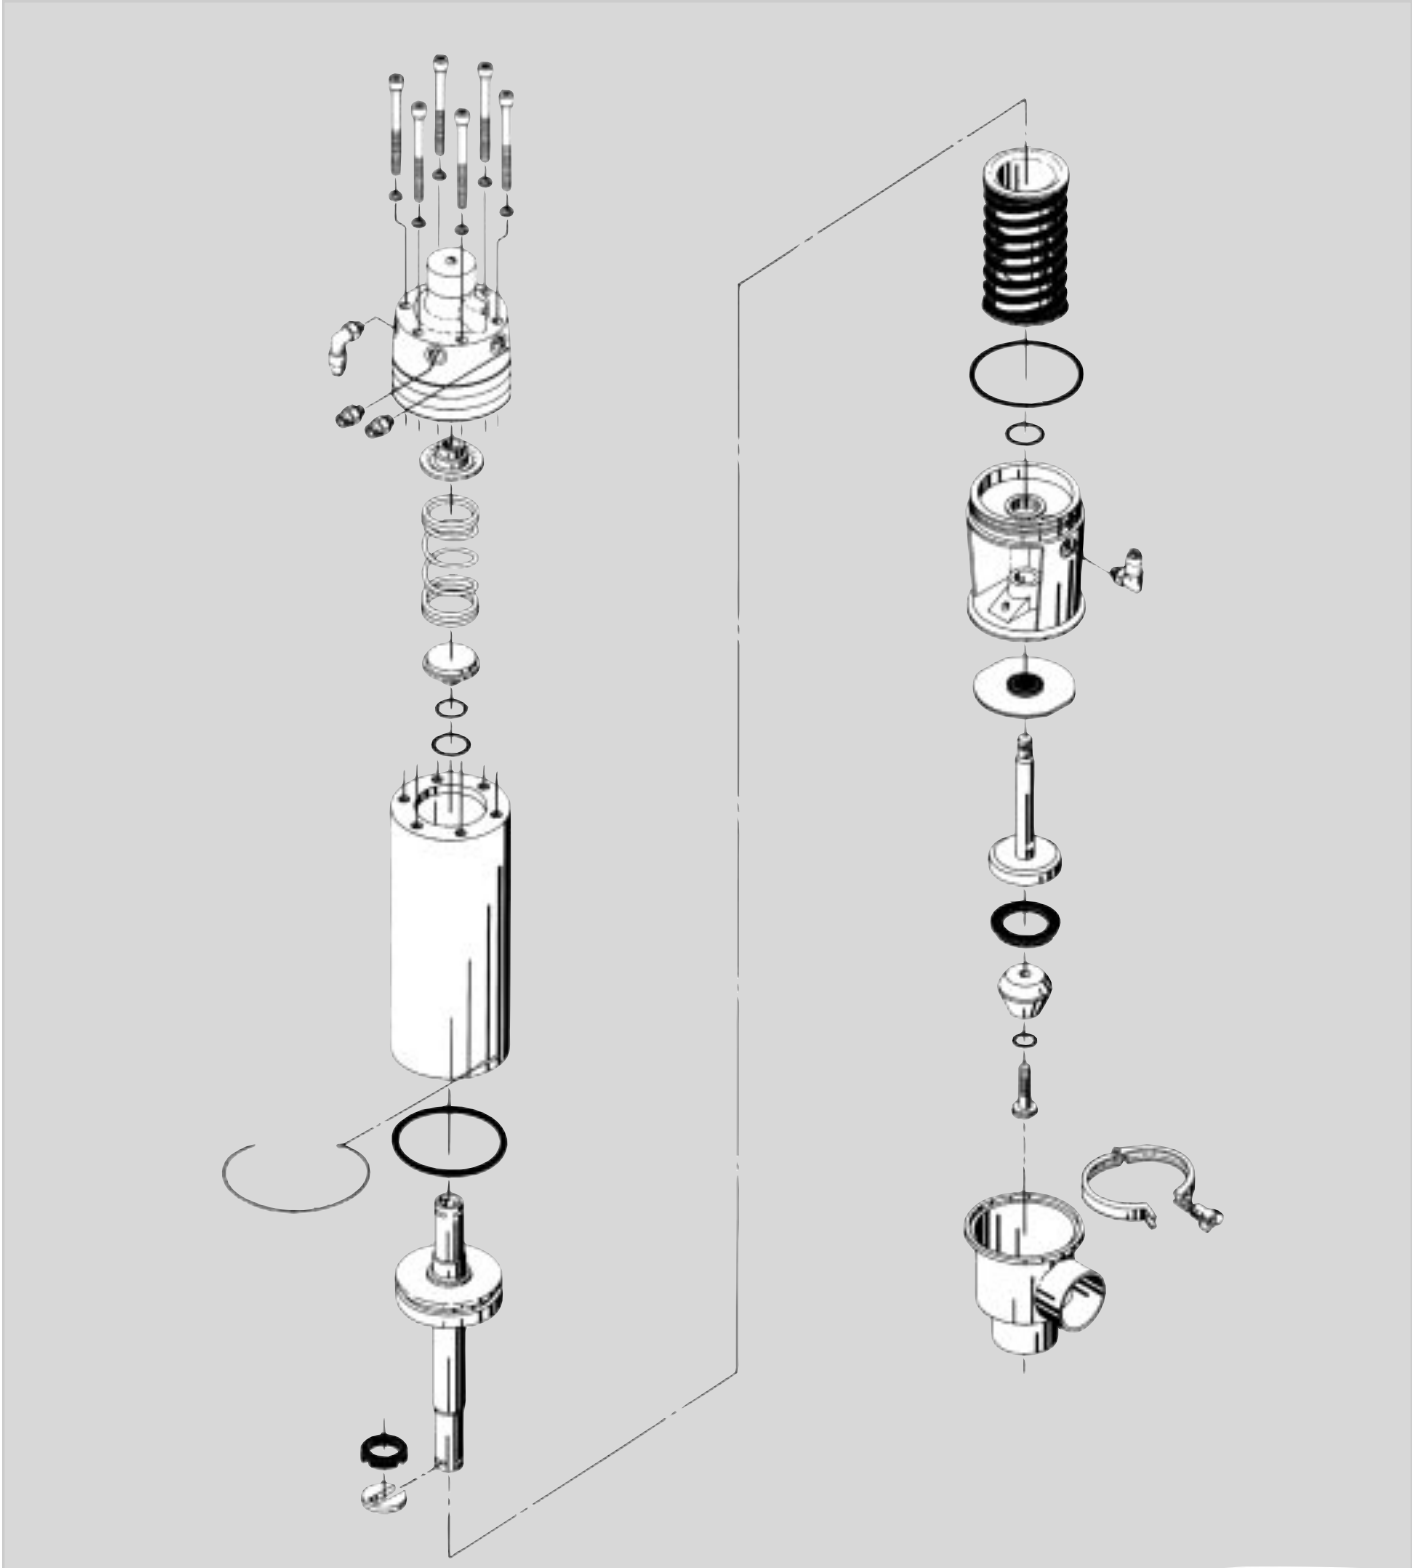

# SPC-1 Pressure Control Valve

# Sanitary Proportional Controlled Valve with Positioner SPC-1

### Valve Parts (continued)

Pos.	Qty.	Description	1.5-inch Part No.	2-inch Part No.	2.5-inch Part No.	3-inch Part No.	4-inch Part No.
<b>Alternative for 1.5" plug</b>							
18c	1	Plug head, Kv 14 .....	31353-0532-1	N/A	N/A	N/A	N/A
18e	1	Screw, Kv 14 .....	31353-0514-2	N/A	N/A	N/A	N/A