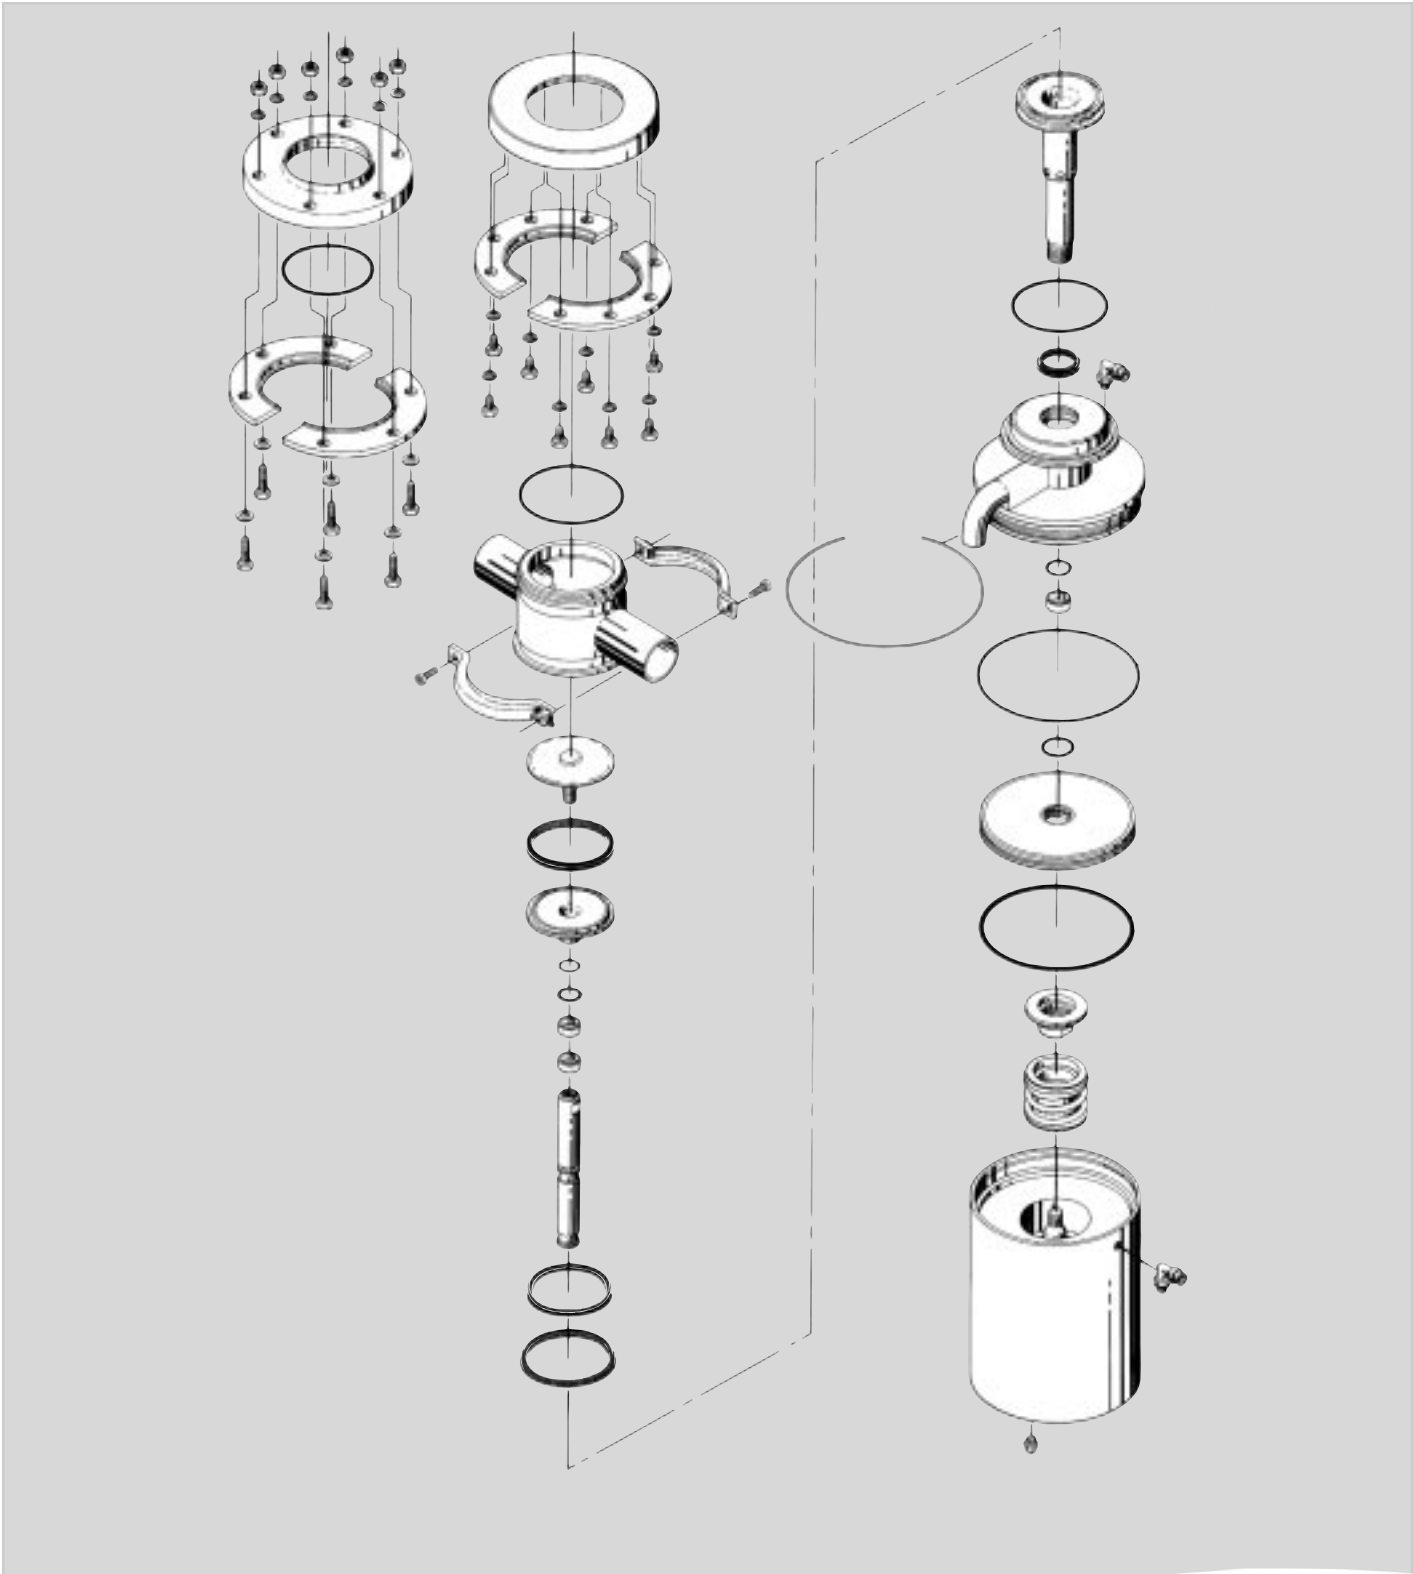

Spare Parts List

SMP-TO Mixproof Valve

Sanitary Mixproof Tank Outlet Valve SMP-TO

Pos.	Qty.	Description	2.5" Part No.	4" Part No.
1	1	Tank flange	9612-3764-01	9612-3764-01
2	2	Counter flange	9612-3817-01	9612-3817-01
3	8	Washer	9611-99-2971	9611-99-2971
4	8	Screw	9611-99-2893	9611-99-2893
5Δ	1	O-ring, EPDM (standard)	9611-99-1056	9611-99-1056
	1	O-ring, NBR	9611-99-0007	9611-99-0007
	1	O-ring, FPM	9611-99-2883	9611-99-2883
Clamp				
6	1	Clamp set	9611-31-1057	9611-31-1057
Valve body				
7	1	Valve body, 1 port, ISO	9612-3775-01	9612-3777-01
	1	Valve body, 2 ports, ISO	9612-3775-02	9612-3777-02
Upper valve plug				
8	1	Upper plug complete, EPDM (standard)	9612-3816-01	9612-3816-04
	1	Upper plug complete, NBR	9612-3816-02	9612-3816-05
	1	Upper plug complete, FPM	9612-3816-03	9612-3816-06
a	1	Upper plug, upper part	9612-3784-01	9612-3784-01
bΔ	1	Seal ring, EPDM (standard)	9612-3814-03	9612-3814-03
	1	Seal ring, NBR	9612-3814-01	9612-3814-01
	1	Seal ring, FPM	9612-3814-02	9612-3814-02
c	1	Upper plug, lower part	9612-3783-01	9612-3783-01
dΔ	1	O-ring, EPDM (standard)	9611-99-2901	9611-99-2901
	1	O-ring, NBR	9611-99-0445	9611-99-0445
	1	O-ring, FPM	9611-99-2902	9611-99-2902
e	1	Spindle	9612-3785-01	9612-3785-02
fΔ	1	O-ring, EPDM (standard)	9611-99-2887	9611-99-2887
	1	O-ring, NBR	9611-99-1066	9611-99-1066
	1	O-ring, FPM	9611-99-2888	9611-99-2888
gΔ	2	Guide ring	9612-3808-01	9612-3808-01
Lower valve plug				
9	1	Lower plug complete, EPDM (standard)	9612-3815-01	9612-3815-04
	1	Lower plug complete, NBR	9612-3815-02	9612-3815-05
	1	Lower plug complete, FPM	9612-3815-03	9612-3815-06
a	1	Lower plug	9612-3759-02	9612-3759-01
bΔ	1	Seal ring, EPDM (standard)	9612-3594-09	9612-3594-09
	1	Seal ring, NBR	9612-3594-07	9612-3594-07
	1	Seal ring, FPM	9612-3594-08	9612-3594-08
cΔ	1	Seal ring, EPDM (standard)	9612-3593-21	9612-3593-21
	1	Seal ring, NBR	9612-3593-19	9612-3593-19
	1	Seal ring, FPM	9612-3593-20	9612-3593-20