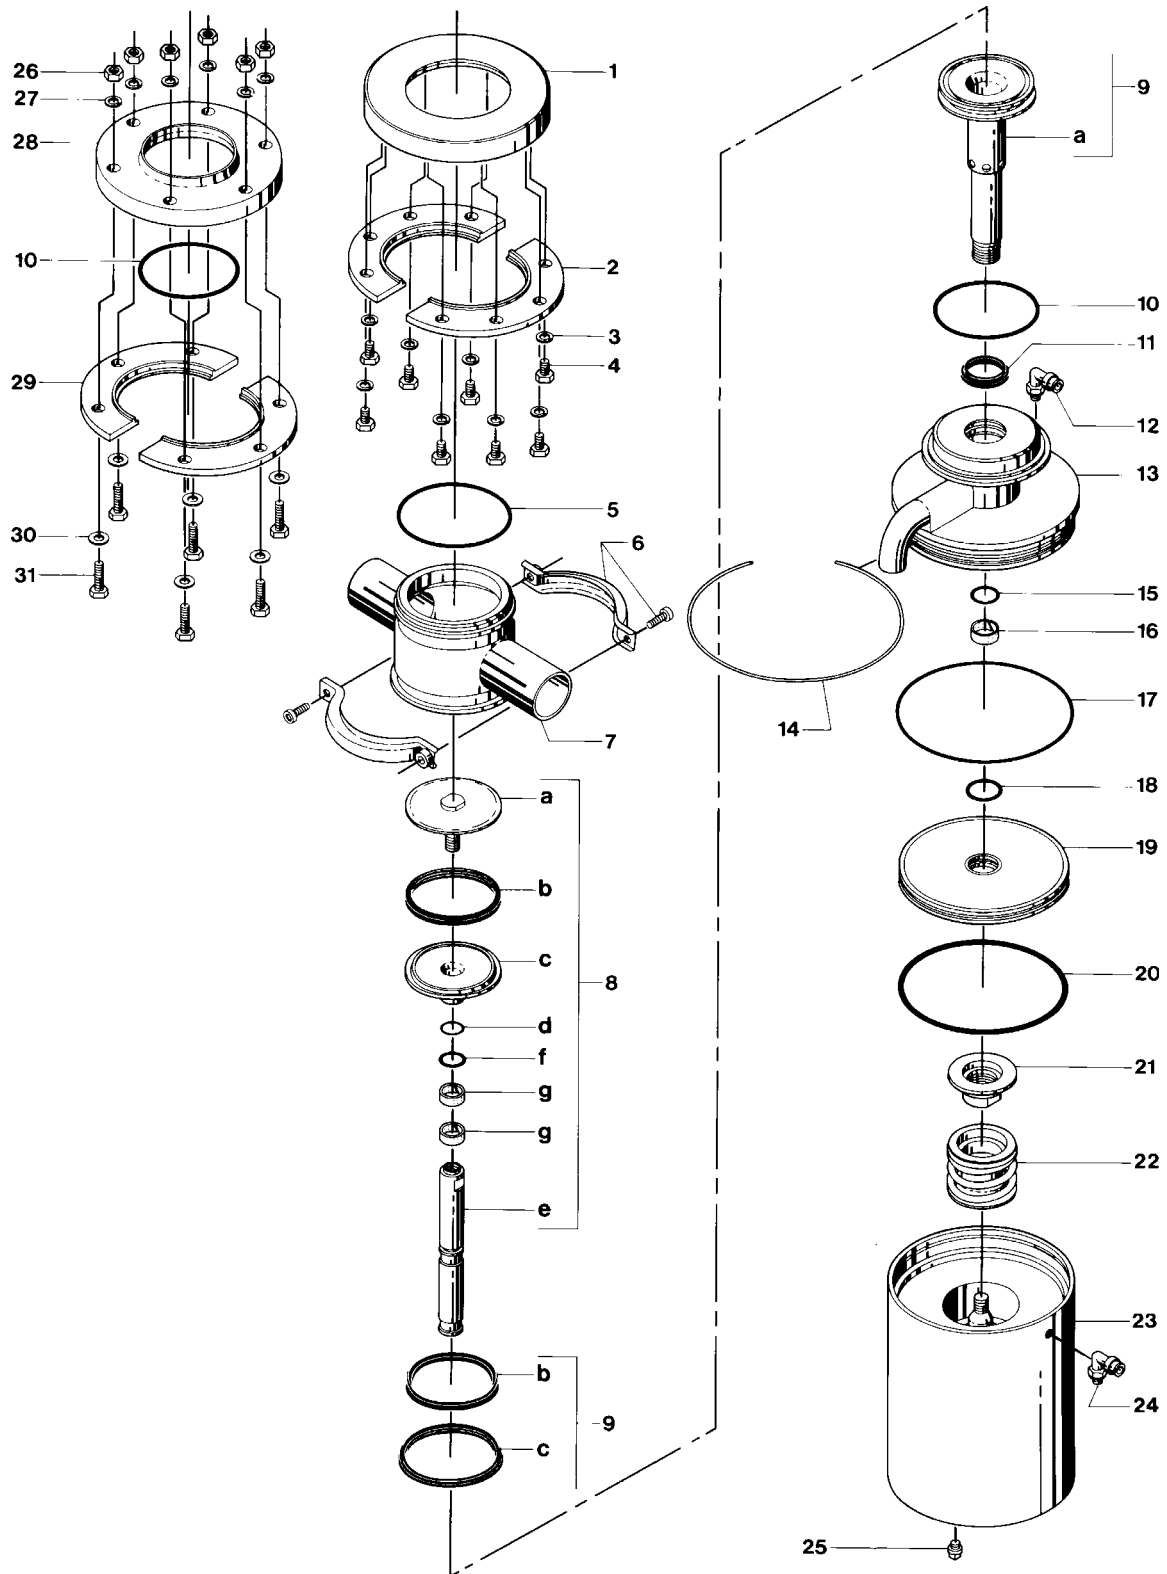

Spare Parts List

SMP-TO Mixproof Valve

Sanitary Mixproof Tank Outlet Valve SMP-TO

Pos.	Qty.	Description	2.5" Part No.	4" Part No.
1	1	Tank flange	9612-3764-01	9612-3764-01
2	2	Counter flange	9612-3817-01	9612-3817-01
3	8	Washer	9611-99-2971	9611-99-2971
4	8	Screw	9611-99-2893	9611-99-2893
5Δ	1	O-ring, EPDM (standard)	9611-99-1056	9611-99-1056
	1	O-ring, NBR	9611-99-0007	9611-99-0007
	1	O-ring, FPM	9611-99-2883	9611-99-2883
Clamp				
6	1	Clamp set	9611-31-1057	9611-31-1057
Valve body				
7	1	Valve body, 1 port, ISO	9612-3775-01	9612-3777-01
	1	Valve body, 2 ports, ISO	9612-3775-02	9612-3777-02
Upper valve plug				
8	1	Upper plug complete, EPDM (standard)	9612-3816-01	9612-3816-04
	1	Upper plug complete, NBR	9612-3816-02	9612-3816-05
	1	Upper plug complete, FPM	9612-3816-03	9612-3816-06
a	1	Upper plug, upper part	9612-3784-01	9612-3784-01
bΔ	1	Seal ring, EPDM (standard)	9612-3814-03	9612-3814-03
	1	Seal ring, NBR	9612-3814-01	9612-3814-01
	1	Seal ring, FPM	9612-3814-02	9612-3814-02
c	1	Upper plug, lower part	9612-3783-01	9612-3783-01
dΔ	1	O-ring, EPDM (standard)	9611-99-2901	9611-99-2901
	1	O-ring, NBR	9611-99-0445	9611-99-0445
	1	O-ring, FPM	9611-99-2902	9611-99-2902
e	1	Spindle	9612-3785-01	9612-3785-02
fΔ	1	O-ring, EPDM (standard)	9611-99-2887	9611-99-2887
	1	O-ring, NBR	9611-99-1066	9611-99-1066
	1	O-ring, FPM	9611-99-2888	9611-99-2888
gΔ	2	Guide ring	9612-3808-01	9612-3808-01
Lower valve plug				
9	1	Lower plug complete, EPDM (standard)	9612-3815-01	9612-3815-04
	1	Lower plug complete, NBR	9612-3815-02	9612-3815-05
	1	Lower plug complete, FPM	9612-3815-03	9612-3815-06
a	1	Lower plug	9612-3759-02	9612-3759-01
bΔ	1	Seal ring, EPDM (standard)	9612-3594-09	9612-3594-09
	1	Seal ring, NBR	9612-3594-07	9612-3594-07
	1	Seal ring, FPM	9612-3594-08	9612-3594-08
cΔ	1	Seal ring, EPDM (standard)	9612-3593-21	9612-3593-21
	1	Seal ring, NBR	9612-3593-19	9612-3593-19
	1	Seal ring, FPM	9612-3593-20	9612-3593-20