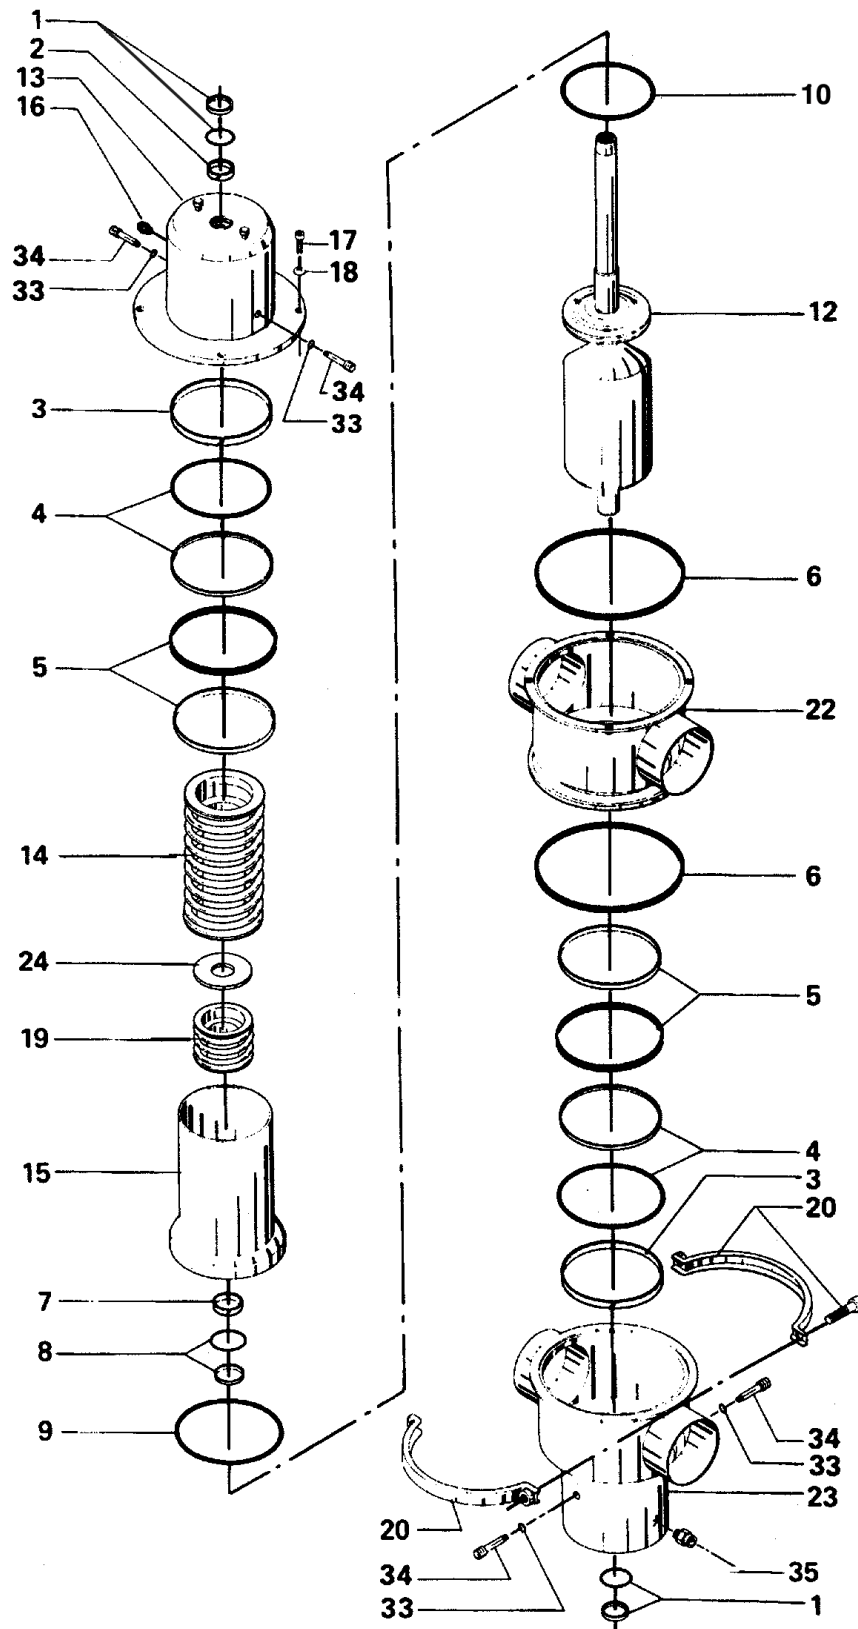

Sanitary Mixproof Valve SMP-EC (3" - 4")

Pos.	Qty.	Description	3" Part No.	4" Part No.
1♦□	2	Glide ring seal, PTFE/NBR (standard)	31801-2477-2	31801-2477-2
2♦□	1	Guide ring, PTFE/carbon	31357-0069-2	31357-0069-2
3♦□	2	Guide ring, PTFE/carbon	31357-0069-5	31357-0069-5
4♦□	2	Glide ring seal, PTFE/EPDM (standard)	31357-1009-2	31357-1009-2
	2	Glide ring seal, PTFE/NBR	31357-1009-1	31357-1009-1
	2	Glide ring seal, PTFE/FPM	31357-1009-3	31357-1009-3
5△♦●□	2	Glide ring seal, PTFE/EPDM (standard)	31357-1007-2	31357-1007-2
	2	Glide ring seal, PTFE/NBR	31357-1007-1	31357-1007-1
	2	Glide ring seal, PTFE/FPM	31357-1007-3	31357-1007-3
6♦□	2	Seal ring/Packing, EPDM (standard)	31357-0170-1	31357-0170-1
	2	Seal ring/Packing, NBR	31357-0170-2	31357-0170-2
	2	Seal ring/Packing, FPM	31357-0170-3	31357-0170-3
7♦□	1	Guide ring, PTFE/carbon	31357-0069-3	31357-0069-3
8♦□	1	Glide ring seal, PTFE/EPDM (standard)	31357-1016-2	31357-1016-2
	1	Glide ring seal, PTFE/NBR	31801-2477-3	31801-2477-3
	1	Glide ring seal, PTFE/FPM	31801-2477-9	31801-2477-9
9△♦●□	1	O-ring, EPDM (standard)	9611-99-2178	9611-99-2178
	1	O-ring, NBR	9611-99-2179	9611-99-2179
	1	O-ring, FPM	9611-99-2180	9611-99-2180
10●□	1	"Full face" seal, EPDM (standard)	31357-1508-1	31357-1508-1
	1	"Full face" seal, NBR	31357-1508-2	31357-1508-2
	1	"Full face" seal, FPM	31357-1508-3	31357-1508-3
12	1	Valve plug, lower	31357-0520-1	31357-0520-2
13	1	Valve top (incl. pos. 33 + 34)	31357-0522-1	31357-0522-2
14	1	Spring assembly, upper	31357-0555-1	31357-0555-1
15	1	Valve plug, upper	31357-0505-1	31357-0505-1
16	1	Plug	31353-0154-1	31353-0154-1
17	4	Screw	9611-99-0273	9611-99-0273
18	4	Washer	9611-99-1831	9611-99-1831
19	1	Spring assembly, lower	31357-0550-1	31357-0550-1
20	1	Clamps and screws	9611-31105-8	9611-31-05-8
22	1	Valve body, upper, 1 port	31357-0568-1	31357-0569-1
	1	Valve body, upper, 2 ports	31357-0568-2	31357-0569-2
23	1	Valve body, lower, 1 port (incl. pos. 33 + 34)	31357-0572-1	31357-0573-1
	1	Valve body, lower, 2 ports (incl. pos. 33 + 34)	31357-0572-2	31357-0573-2
24	1	Washer	31357-0561-1	31357-0561-1
33	4	O-ring (period 9603-)	9611-99-3119	9611-99-3119
	4	Seal ring (period -9603)	9611-99-2566	9611-99-2566
34	4	Flushing tube (period 9603-)	31357-1017-1	31357-1017-1
35	1	Air fitting	881249420	881249420
●	1	Service kit A, EPDM "Full face"	9611-92-0407	9611-92-0407
●	1	Service kit A, NBR "Full face"	9611-92-0408	9611-92-0408
●	1	Service kit A, FPM "Full face"	9611-92-0409	9611-92-0409

Parts marked with ● are included in service kit A.

□	1	Service kit B, EPDM "Full face"	9611-92-0413	9611-92-0413
□	1	Service kit B, NBR "Full face"	9611-92-0414	9611-92-0405
□	1	Service kit B, FPM "Full face"	9611-92-0415	9611-92-0415

Parts marked with □ are included in service kit B.

Recommended Spare Parts: Service kit

Alfa Laval