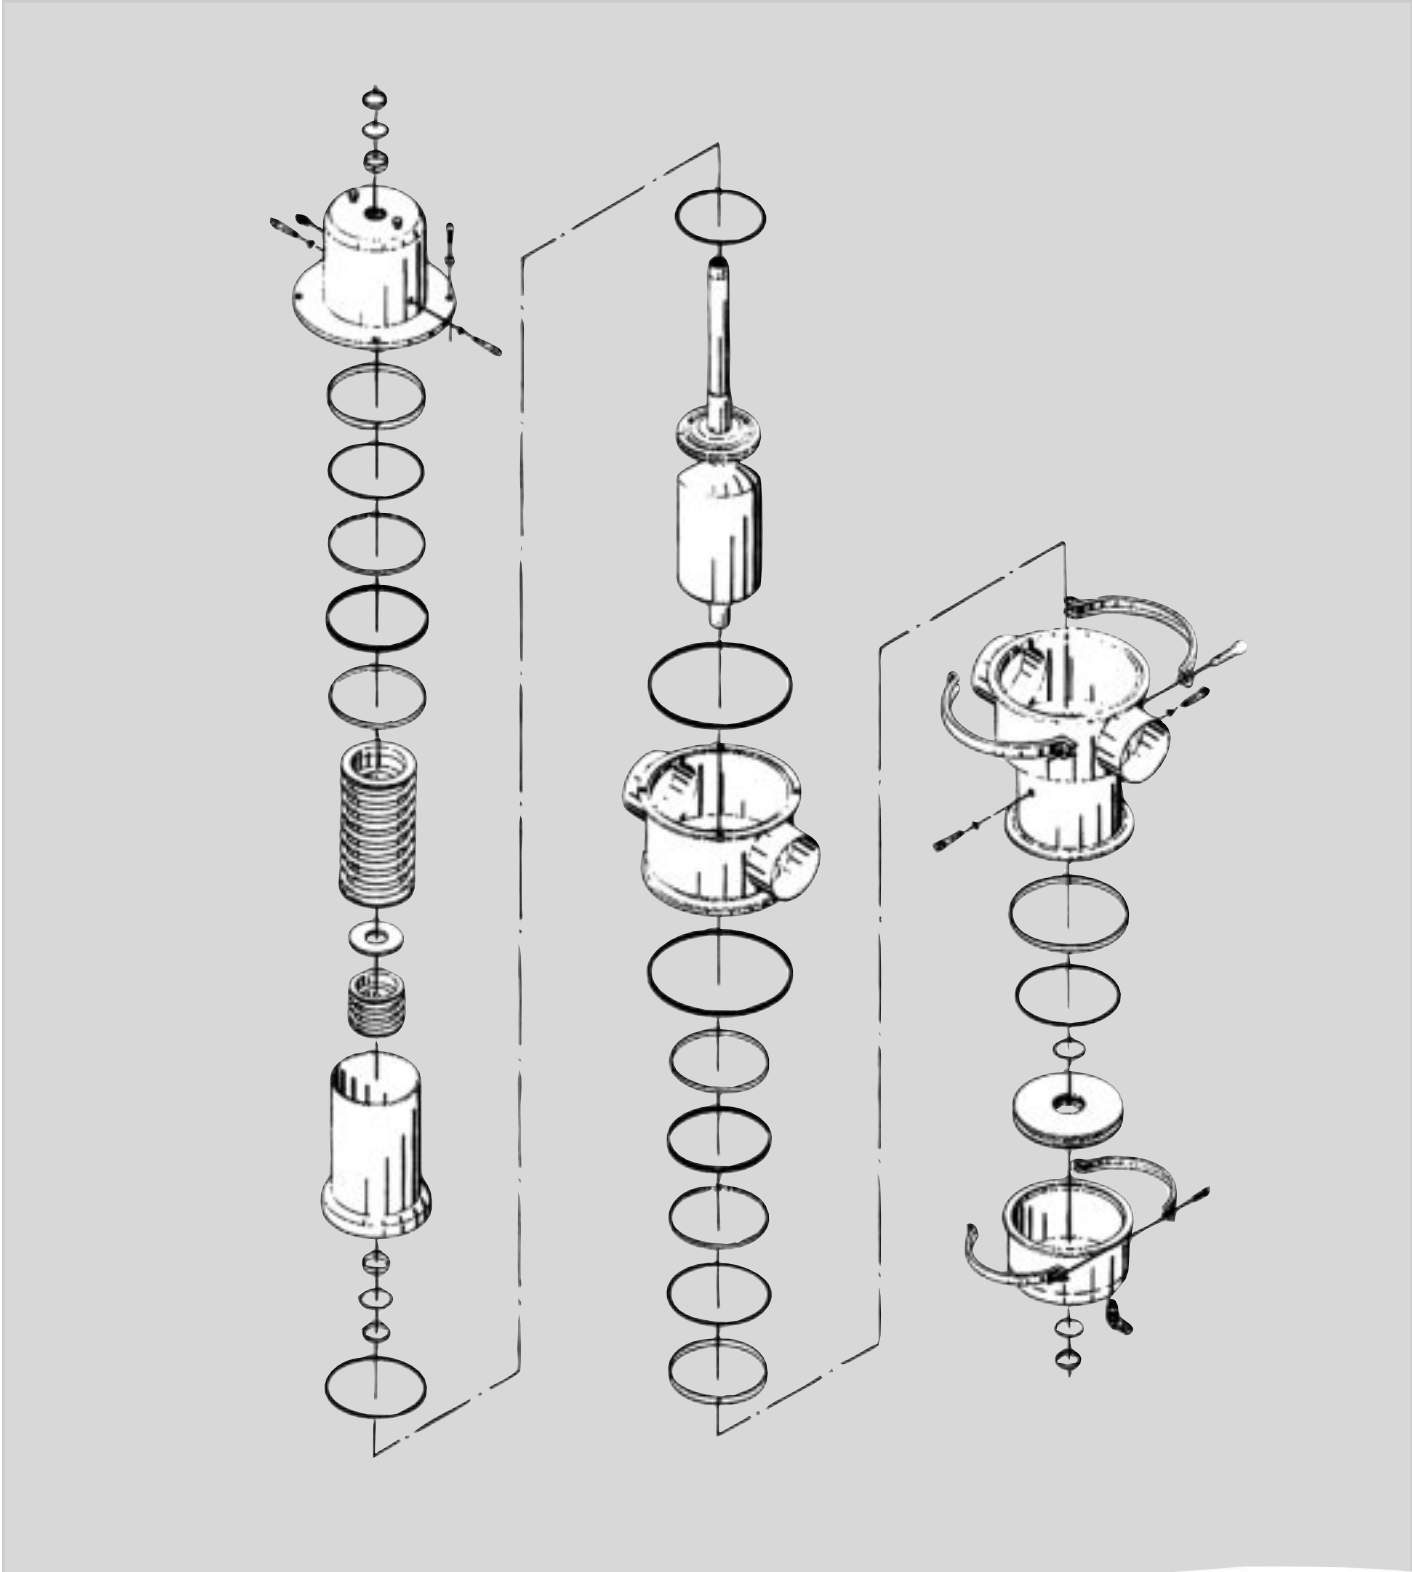

Spare Parts List

SMP-EC Mixproof Valve

Sanitary Mixproof Valve SMP-EC (2" - 2.5")

Pos.	Qty.	Description	2" Part No.	2.5" Part No.
1♦□	2	Glide ring seal, PTFE/NBR (standard)	31801-2477-2	31801-2477-2
2♦□	1	Guide ring, PTFE/carbon	31357-0069-2	31357-0069-2
3♦□	2	Guide ring, PTFE/carbon	31357-0069-4	31357-0069-4
4♦□	2	Glide ring seal, PTFE/EPDM (standard)	31357-1010-2	31357-1010-2
	2	Glide ring seal, PTFE/NBR	31357-1010-1	31357-1010-1
	2	Glide ring seal, PTFE/FPM	31357-1010-3	31357-1010-3
5△♦●□	2	Glide ring seal, PTFE/EPDM (standard)	31357-1008-2	31357-1008-2
	2	Glide ring seal, PTFE/NBR	31357-1008-1	31357-1008-1
	2	Glide ring seal, PTFE/FPM	31357-1008-3	31357-1008-3
6♦□	2	Seal ring/Packing, EPDM (standard)	31357-0070-1	31357-0070-1
	2	Seal ring/Packing, NBR	31357-0070-2	31357-0070-2
	2	Seal ring/Packing, FPM	31357-0070-3	31357-0070-3
7♦□	1	Guide ring, PTFE/carbon	31357-0069-3	31357-0069-3
8♦□	1	Glide ring seal, PTFE/EPDM (standard)	31357-1016-2	31357-1016-2
	1	Glide ring seal, PTFE/NBR	31801-2477-3	31801-2477-3
	1	Glide ring seal, PTFE/FPM	31801-2477-9	31801-2477-9
9△♦●□	1	O-ring, EPDM (standard)	9611-99-2175	9611-99-2175
	1	O-ring, NBR	9611-99-2176	9611-99-2176
	1	O-ring, FPM	9611-99-2177	9611-99-2177
10●□	1	"Full face" seal, EPDM (standard)	31357-1408-1	31357-1408-1
	1	"Full face" seal, NBR	31357-1408-2	31357-1408-2
	1	"Full face" seal, FPM	31357-1408-3	31357-1408-3
12	1	Valve plug, lower	31357-0410-1	31357-0410-2
13	1	Valve top (incl. pos. 33 + 34)	31357-0422-1	31357-0422-2
14	1	Spring assembly, upper	31357-0455-1	31357-0455-1
15	1	Valve plug, upper	31357-0405-1	31357-0405-1
16	1	Plug	31353-0154-1	31353-0154-1
17	4	Screw	9611-99-0273	9611-99-0273
18	4	Washer	9611-99-1831	9611-99-1831
19	1	Spring assembly, lower	31357-0450-1	31357-0450-1
20	1	Clamps and screws	9611-31105-6	9611-31105-6