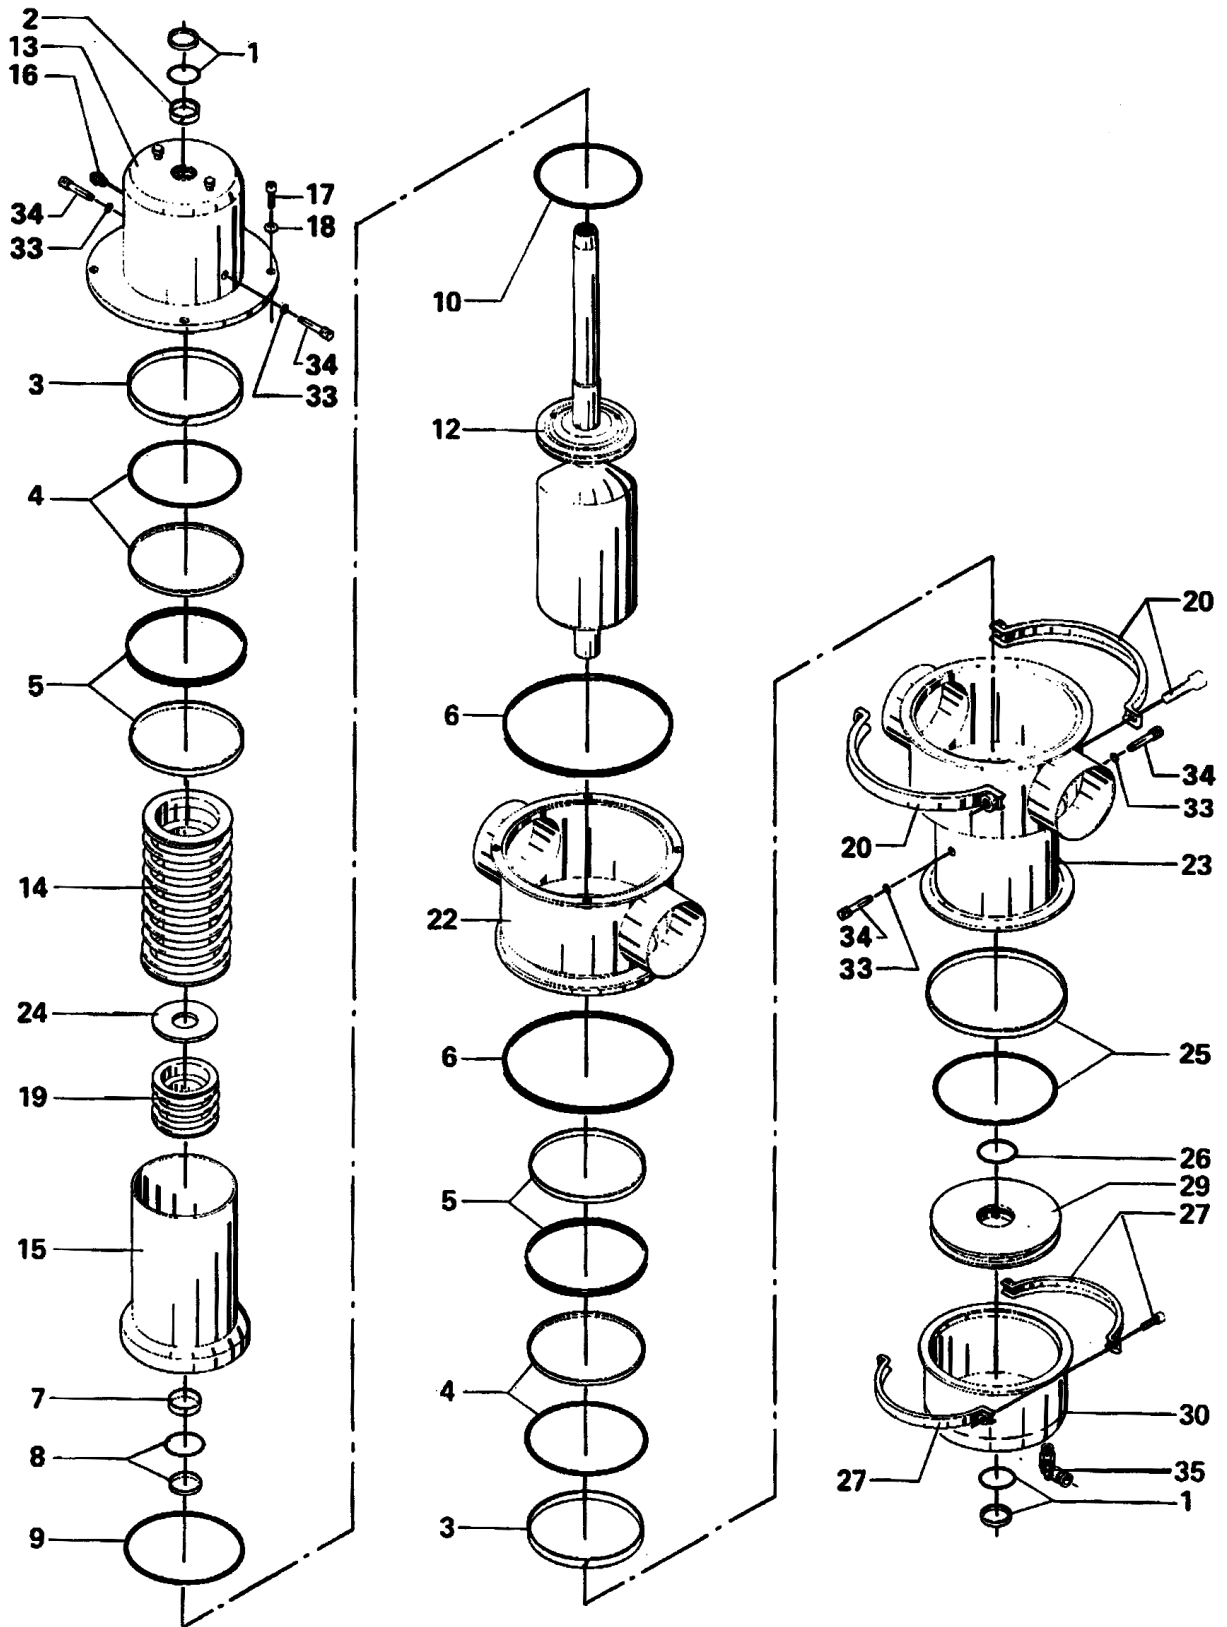

Sanitary Mixproof Valve SMP-EC (2" - 2.5")

Pos.	Qty.	Description	2" Part No.	2.5" Part No.
1♦□	2	Glide ring seal, PTFE/NBR (standard)	31801-2477-2	31801-2477-2
2♦□	1	Guide ring, PTFE/carbon	31357-0069-2	31357-0069-2
3♦□	2	Guide ring, PTFE/carbon	31357-0069-4	31357-0069-4
4♦□	2	Glide ring seal, PTFE/EPDM (standard)	31357-1010-2	31357-1010-2
	2	Glide ring seal, PTFE/NBR	31357-1010-1	31357-1010-1
	2	Glide ring seal, PTFE/FPM	31357-1010-3	31357-1010-3
5△♦●□	2	Glide ring seal, PTFE/EPDM (standard)	31357-1008-2	31357-1008-2
	2	Glide ring seal, PTFE/NBR	31357-1008-1	31357-1008-1
	2	Glide ring seal, PTFE/FPM	31357-1008-3	31357-1008-3
6♦□	2	Seal ring/Packing, EPDM (standard)	31357-0070-1	31357-0070-1
	2	Seal ring/Packing, NBR	31357-0070-2	31357-0070-2
	2	Seal ring/Packing, FPM	31357-0070-3	31357-0070-3
7♦□	1	Guide ring, PTFE/carbon	31357-0069-3	31357-0069-3
8♦□	1	Glide ring seal, PTFE/EPDM (standard)	31357-1016-2	31357-1016-2
	1	Glide ring seal, PTFE/NBR	31801-2477-3	31801-2477-3
	1	Glide ring seal, PTFE/FPM	31801-2477-9	31801-2477-9
9△♦●□	1	O-ring, EPDM (standard)	9611-99-2175	9611-99-2175
	1	O-ring, NBR	9611-99-2176	9611-99-2176
	1	O-ring, FPM	9611-99-2177	9611-99-2177
10●□	1	"Full face" seal, EPDM (standard)	31357-1408-1	31357-1408-1
	1	"Full face" seal, NBR	31357-1408-2	31357-1408-2
	1	"Full face" seal, FPM	31357-1408-3	31357-1408-3
12	1	Valve plug, lower	31357-0410-1	31357-0410-2
13	1	Valve top (incl. pos. 33 + 34)	31357-0422-1	31357-0422-2
14	1	Spring assembly, upper	31357-0455-1	31357-0455-1
15	1	Valve plug, upper	31357-0405-1	31357-0405-1
16	1	Plug	31353-0154-1	31353-0154-1
17	4	Screw	9611-99-0273	9611-99-0273
18	4	Washer	9611-99-1831	9611-99-1831
19	1	Spring assembly, lower	31357-0450-1	31357-0450-1
20	1	Clamps and screws	9611-31105-6	9611-31105-6