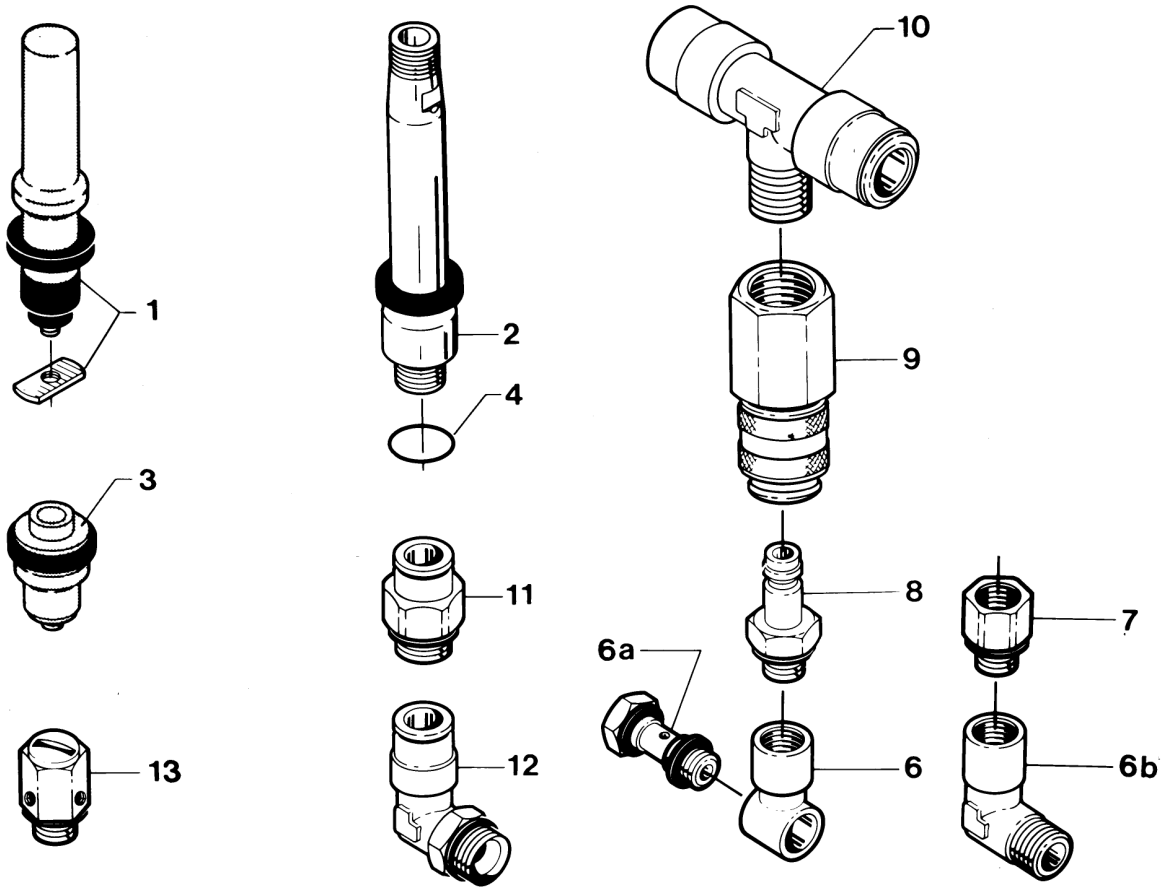

Spare Parts List
LKT-S Top Unit

Pos.	Qty.	Description	SRC ARC SMP-SC SMP-BC Part No.	SMP-EC Part No.	LKLA-T Part No.	SMP-SC Spillage- free/SMP-TO 5-6" SRC/ARC/ SMP-BC/SMP-SC Part No.
1	1	Extension set for hall proximity switches	9612-3065-01	N/A	N/A	N/A
2	1	Extension for hall proximity switches	N/A	9612-0851-01	N/A	N/A
3	1	Extension for hall proximity switches	N/A	N/A	9612-1938-01	9612-4117-02
4	1	O-ring, EPDM	N/A	223403-80	N/A	N/A
5	1	Fittings and seals set	9611-92-0182	9611-92-0182	9611-92-0182	9611-92-0182
a	1	O-ring, NBR	9611-99-2704	9611-99-2704	9611-99-2704	9611-99-2704
b	1	Quad-ring, NBR	9611-99-2656	9611-99-2656	9611-99-2656	9611-99-2656
c	1	O-ring, NBR	9611-99-2129	9611-99-2129	9611-99-2129	9611-99-2129
d	1	Plug R 1/8" (BSP)	9611-99-1221	9611-99-1221	9611-99-1221	9611-99-1221
e	1	Seal for air tube	9611-99-2121	9611-99-2121	9611-99-2121	9611-99-2121
f	1	Seal for LKT-S box	9612-0854-01	9612-0854-01	9612-0854-01	9612-0854-01
g	1	Seal for screw	9611-99-2775	9611-99-2775	9611-99-2775	9611-99-2775
6	1	Air fitting (Period 9408 -)	9611-99-2911	9611-99-2911	9611-99-2911	9611-99-2911
a	1	Air fitting (Period 9408 -)	9611-99-2912	9611-99-2912	9611-99-2912	9611-99-2912
b	1	Air fitting (Period 9304-9408)	9611-99-2122	9611-99-2122	9611-99-2122	9611-99-2122
7	1	Pipe bushing (Period 9304-9408)	9611-99-2521	9611-99-2521	9611-99-2521	9611-99-2521
8	1	Quick coupling/male	9611-99-2124	9611-99-2124	9611-99-2124	9611-99-2124
9	1	Quick coupling/female	9611-99-2123	9611-99-2123	9611-99-2123	9611-99-2123
10	1	Air fitting, tee	9611-99-2125	9611-99-2125	9611-99-2125	9611-99-2125
11	1	Air fitting	9611-99-1987	9611-99-1987	9611-99-1987	9611-99-1987
12	1	Swivel air fitting, 90°	9611-99-1988	9611-99-1988	9611-99-1988	9611-99-1988
13	1	Safety valve	9611-99-2928	9611-99-2928	9611-99-2928	9611-99-2928