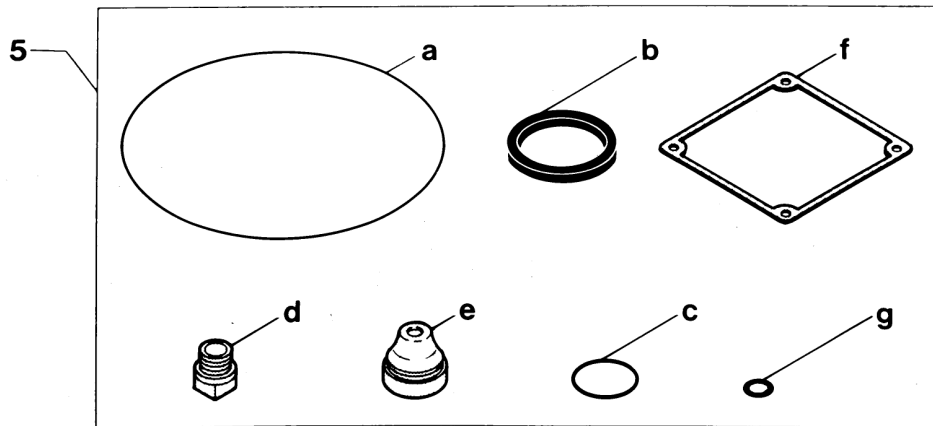

Spare Parts List
LKT-S Top Unit

Pos.	Qty.	Description	SRC ARC SMP-SC SMP-BC Part No.	SMP-EC Part No.	LKLA-T Part No.	SMP-SC Spillage- free/SMP-TO 5-6" SRC/ARC/ SMP-BC/SMP-SC Part No.
1	1	Extension set for hall proximity switches	9612-3065-01	N/A	N/A	N/A
2	1	Extension for hall proximity switches	N/A	9612-0851-01	N/A	N/A
3	1	Extension for hall proximity switches	N/A	N/A	9612-1938-01	9612-4117-02
4	1	O-ring, EPDM	N/A	223403-80	N/A	N/A
5	1	Fittings and seals set	9611-92-0182	9611-92-0182	9611-92-0182	9611-92-0182
a	1	O-ring, NBR	9611-99-2704	9611-99-2704	9611-99-2704	9611-99-2704
b	1	Quad-ring, NBR	9611-99-2656	9611-99-2656	9611-99-2656	9611-99-2656
c	1	O-ring, NBR	9611-99-2129	9611-99-2129	9611-99-2129	9611-99-2129
d	1	Plug R 1/8" (BSP)	9611-99-1221	9611-99-1221	9611-99-1221	9611-99-1221
e	1	Seal for air tube	9611-99-2121	9611-99-2121	9611-99-2121	9611-99-2121
f	1	Seal for LKT-S box	9612-0854-01	9612-0854-01	9612-0854-01	9612-0854-01
g	1	Seal for screw	9611-99-2775	9611-99-2775	9611-99-2775	9611-99-2775
6	1	Air fitting (Period 9408 -)	9611-99-2911	9611-99-2911	9611-99-2911	9611-99-2911
a	1	Air fitting (Period 9408 -)	9611-99-2912	9611-99-2912	9611-99-2912	9611-99-2912
b	1	Air fitting (Period 9304-9408)	9611-99-2122	9611-99-2122	9611-99-2122	9611-99-2122
7	1	Pipe bushing (Period 9304-9408)	9611-99-2521	9611-99-2521	9611-99-2521	9611-99-2521
8	1	Quick coupling/male	9611-99-2124	9611-99-2124	9611-99-2124	9611-99-2124
9	1	Quick coupling/female	9611-99-2123	9611-99-2123	9611-99-2123	9611-99-2123
10	1	Air fitting, tee	9611-99-2125	9611-99-2125	9611-99-2125	9611-99-2125
11	1	Air fitting	9611-99-1987	9611-99-1987	9611-99-1987	9611-99-1987
12	1	Swivel air fitting, 90°	9611-99-1988	9611-99-1988	9611-99-1988	9611-99-1988
13	1	Safety valve	9611-99-2928	9611-99-2928	9611-99-2928	9611-99-2928