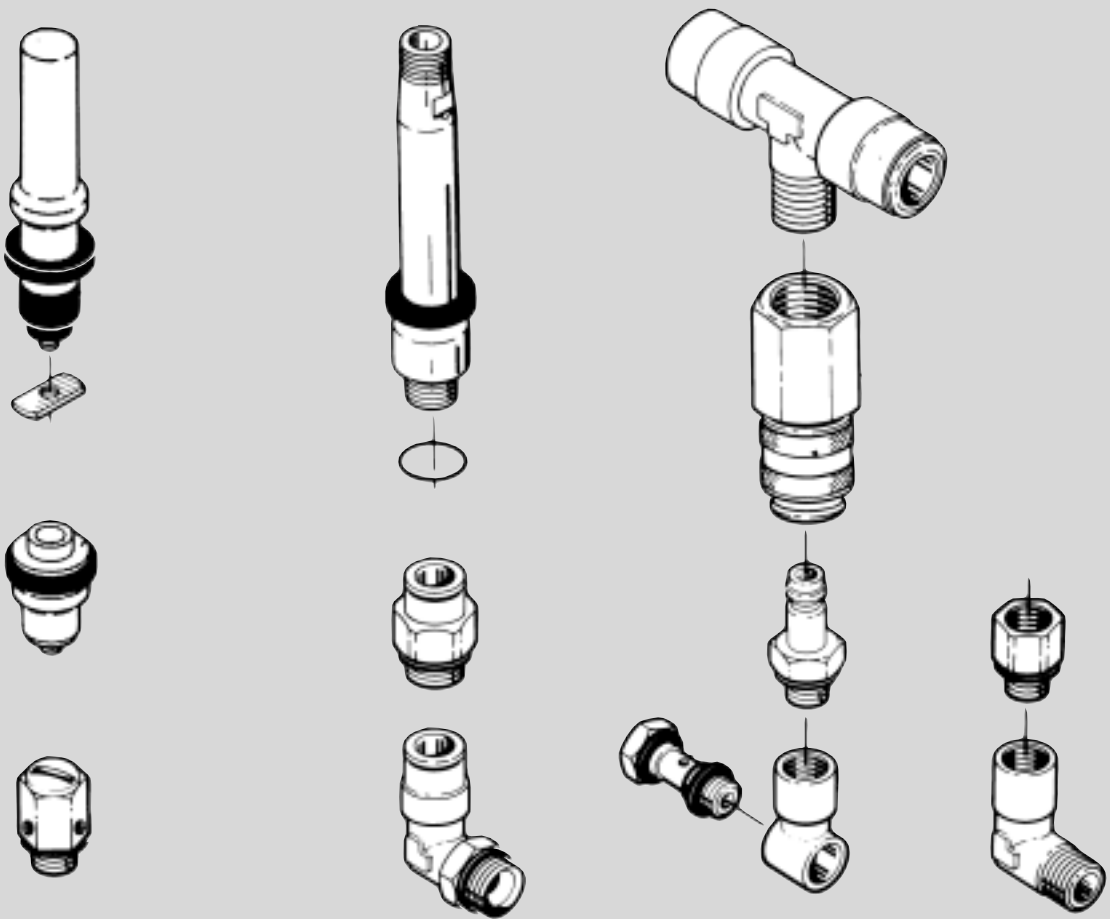

Spare Parts List
LKT-S Top Unit

Pos.	Qty.	Description	SRC ARC SMP-SC SMP-BC Part No.	SMP-EC Part No.	LKLA-T Part No.	SMP-SC Spillage- free/SMP-TO 5-6" SRC/ARC/ SMP-BC/SMP-SC Part No.
1	1	Extension set for hall proximity switches	9612-3065-01	N/A	N/A	N/A
2	1	Extension for hall proximity switches	N/A	9612-0851-01	N/A	N/A
3	1	Extension for hall proximity switches	N/A	N/A	9612-1938-01	9612-4117-02
4	1	O-ring, EPDM	N/A	223403-80	N/A	N/A
5	1	Fittings and seals set	9611-92-0182	9611-92-0182	9611-92-0182	9611-92-0182
a	1	O-ring, NBR	9611-99-2704	9611-99-2704	9611-99-2704	9611-99-2704
b	1	Quad-ring, NBR	9611-99-2656	9611-99-2656	9611-99-2656	9611-99-2656
c	1	O-ring, NBR	9611-99-2129	9611-99-2129	9611-99-2129	9611-99-2129
d	1	Plug R 1/8" (BSP)	9611-99-1221	9611-99-1221	9611-99-1221	9611-99-1221
e	1	Seal for air tube	9611-99-2121	9611-99-2121	9611-99-2121	9611-99-2121
f	1	Seal for LKT-S box	9612-0854-01	9612-0854-01	9612-0854-01	9612-0854-01
g	1	Seal for screw	9611-99-2775	9611-99-2775	9611-99-2775	9611-99-2775
6	1	Air fitting (Period 9408 -)	9611-99-2911	9611-99-2911	9611-99-2911	9611-99-2911
a	1	Air fitting (Period 9408 -)	9611-99-2912	9611-99-2912	9611-99-2912	9611-99-2912
b	1	Air fitting (Period 9304-9408)	9611-99-2122	9611-99-2122	9611-99-2122	9611-99-2122
7	1	Pipe bushing (Period 9304-9408)	9611-99-2521	9611-99-2521	9611-99-2521	9611-99-2521
8	1	Quick coupling/male	9611-99-2124	9611-99-2124	9611-99-2124	9611-99-2124
9	1	Quick coupling/female	9611-99-2123	9611-99-2123	9611-99-2123	9611-99-2123
10	1	Air fitting, tee	9611-99-2125	9611-99-2125	9611-99-2125	9611-99-2125
11	1	Air fitting	9611-99-1987	9611-99-1987	9611-99-1987	9611-99-1987
12	1	Swivel air fitting, 90°	9611-99-1988	9611-99-1988	9611-99-1988	9611-99-1988
13	1	Safety valve	9611-99-2928	9611-99-2928	9611-99-2928	9611-99-2928