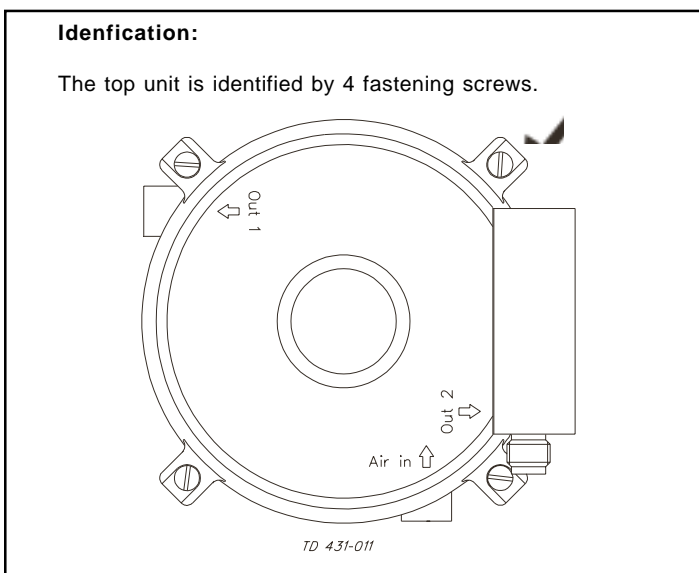

Spare Parts List
LKT-S Top Unit

Pos.	Qty.	Description	SRC ARC SMP-SC SMP-BC Part No.	SMP-EC Part No.	LKLA-T Part No.	SMP-SC Spillage- free/SMP-TO 5-6" SRC/ARC/ SMP-BC/SMP-SC Part No.
1	1	Extension set for hall proximity switches	9612-3065-01	N/A	N/A	N/A
2	1	Extension for hall proximity switches	N/A	9612-0851-01	N/A	N/A
3	1	Extension for hall proximity switches	N/A	N/A	9612-1938-01	9612-4117-02
4	1	O-ring, EPDM	N/A	223403-80	N/A	N/A
5	1	Fittings and seals set	9611-92-0182	9611-92-0182	9611-92-0182	9611-92-0182
a	1	O-ring, NBR	9611-99-2704	9611-99-2704	9611-99-2704	9611-99-2704
b	1	Quad-ring, NBR	9611-99-2656	9611-99-2656	9611-99-2656	9611-99-2656
c	1	O-ring, NBR	9611-99-2129	9611-99-2129	9611-99-2129	9611-99-2129
d	1	Plug R 1/8" (BSP)	9611-99-1221	9611-99-1221	9611-99-1221	9611-99-1221
e	1	Seal for air tube	9611-99-2121	9611-99-2121	9611-99-2121	9611-99-2121
f	1	Seal for LKT-S box	9612-0854-01	9612-0854-01	9612-0854-01	9612-0854-01
g	1	Seal for screw	9611-99-2775	9611-99-2775	9611-99-2775	9611-99-2775
6	1	Air fitting (Period 9408 -)	9611-99-2911	9611-99-2911	9611-99-2911	9611-99-2911
a	1	Air fitting (Period 9408 -)	9611-99-2912	9611-99-2912	9611-99-2912	9611-99-2912
b	1	Air fitting (Period 9304-9408)	9611-99-2122	9611-99-2122	9611-99-2122	9611-99-2122
7	1	Pipe bushing (Period 9304-9408)	9611-99-2521	9611-99-2521	9611-99-2521	9611-99-2521
8	1	Quick coupling/male	9611-99-2124	9611-99-2124	9611-99-2124	9611-99-2124
9	1	Quick coupling/female	9611-99-2123	9611-99-2123	9611-99-2123	9611-99-2123
10	1	Air fitting, tee	9611-99-2125	9611-99-2125	9611-99-2125	9611-99-2125
11	1	Air fitting	9611-99-1987	9611-99-1987	9611-99-1987	9611-99-1987
12	1	Swivel air fitting, 90°	9611-99-1988	9611-99-1988	9611-99-1988	9611-99-1988
13	1	Safety valve	9611-99-2928	9611-99-2928	9611-99-2928	9611-99-2928