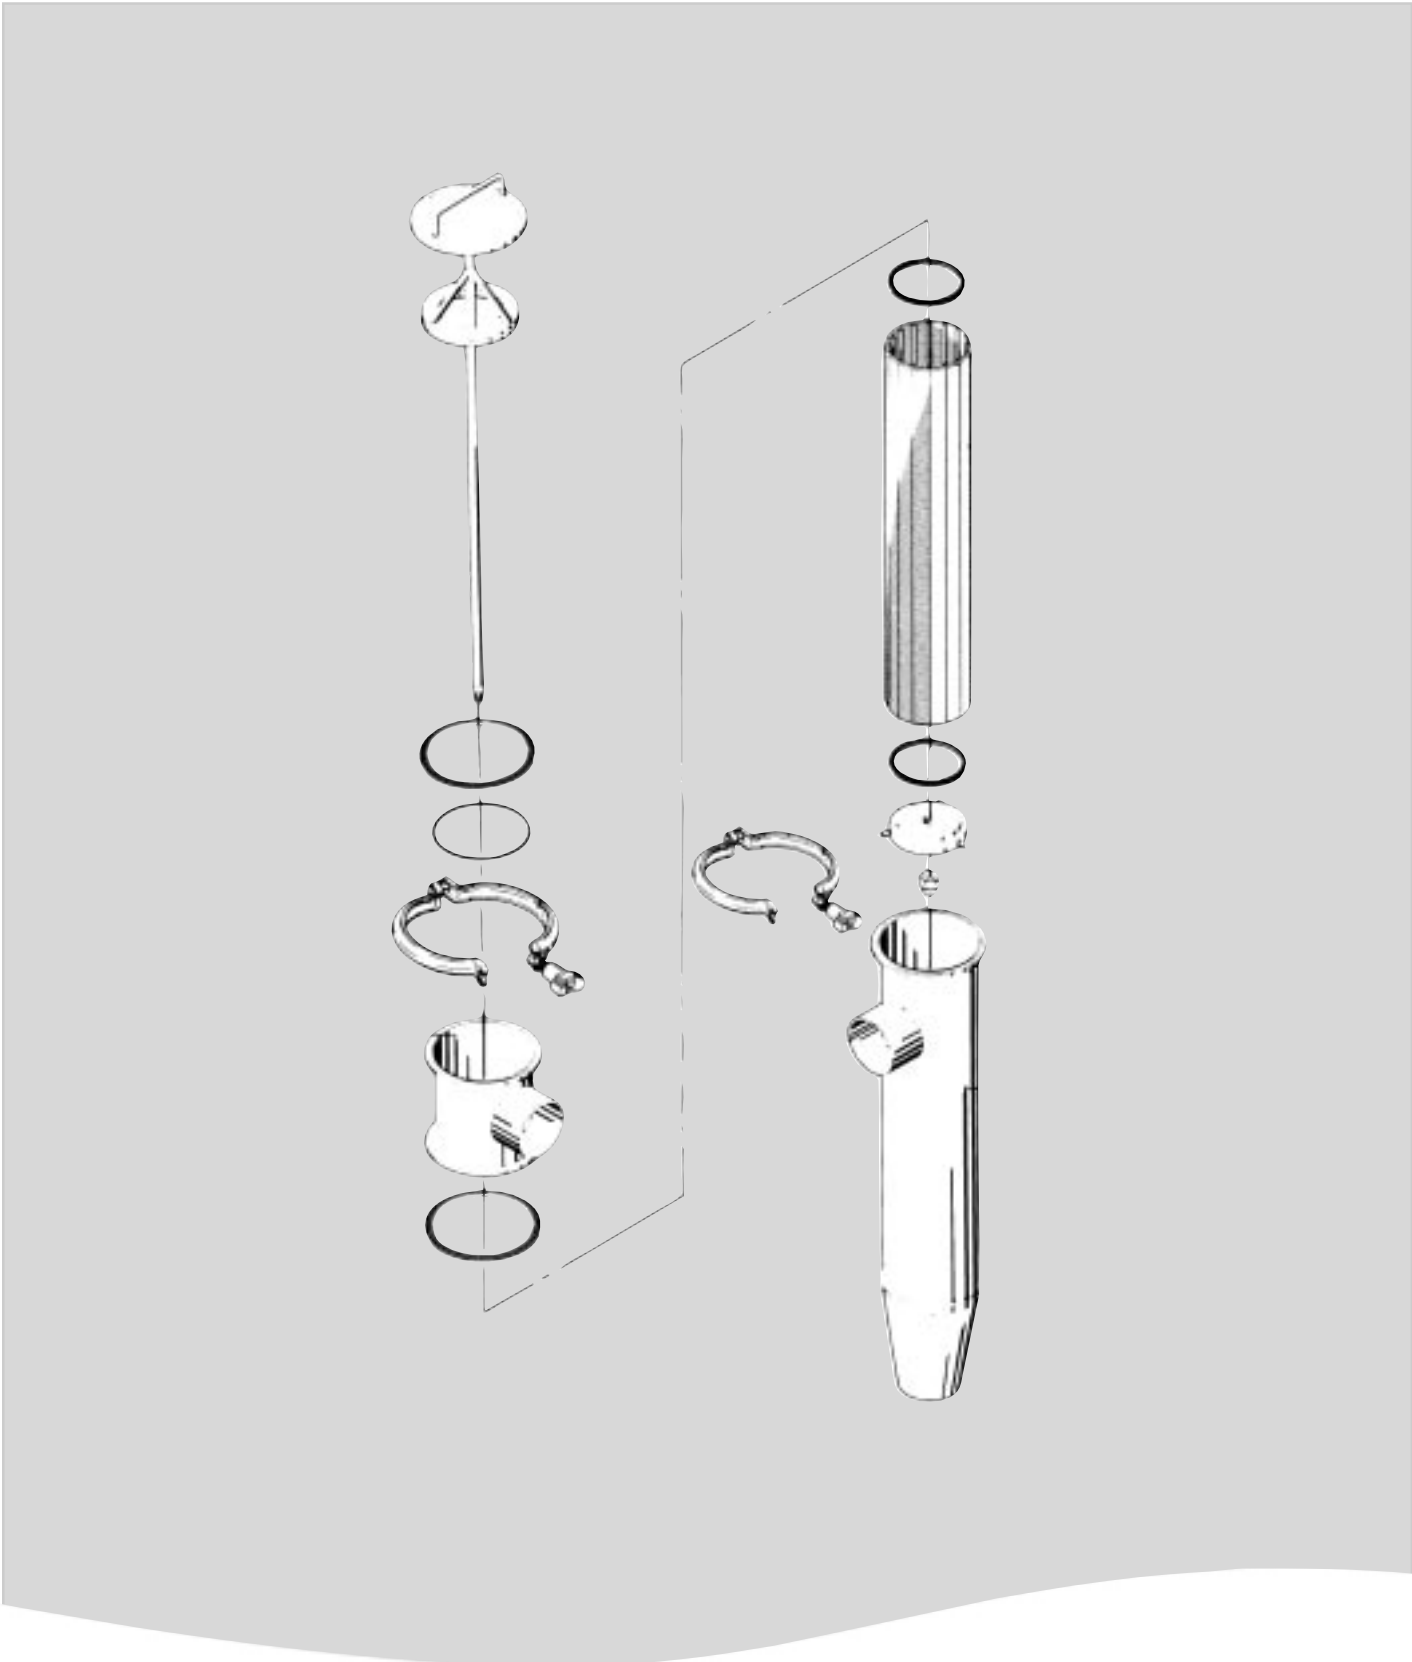

Spare Parts List

LKSF-CL Slot Strainer