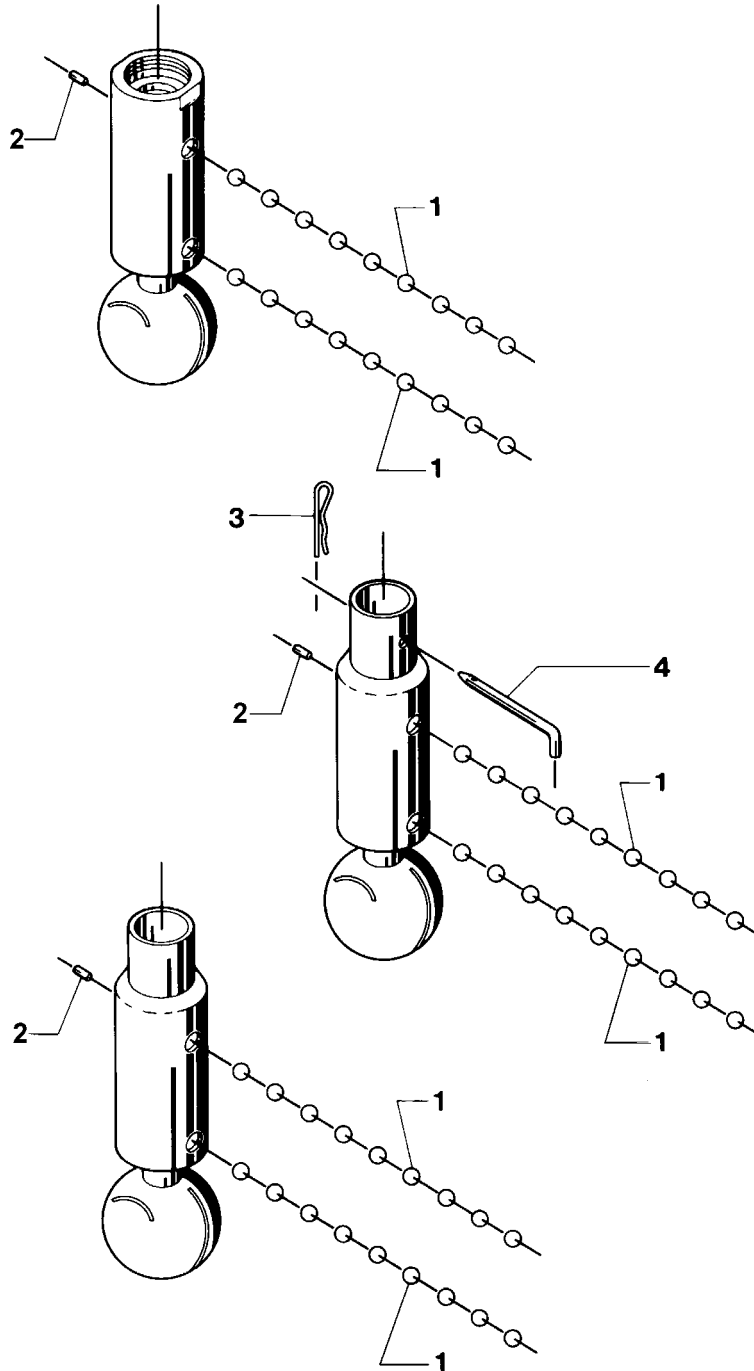

Spare Parts List

LKSB Rotary Spray Ball

Rotary Spray Ball LKSB

Pos.	Qty.	Description	Dia. 45 Part No.	Dia. 65 Part No.
1 _m	1	Ball bearings (one ball race)	Contact Alfa Laval	Contact Alfa Laval
2 _m	1	Stop pin	9612-4098-01	9612-4098-01
3	1	Split pin	9611-71-122-0	9611-71-122-0
4	1	Lock pin	9611-71-120-0	9611-71-120-0
m	1	Ball bearing kit	9611-99-2965	9611-99-2966