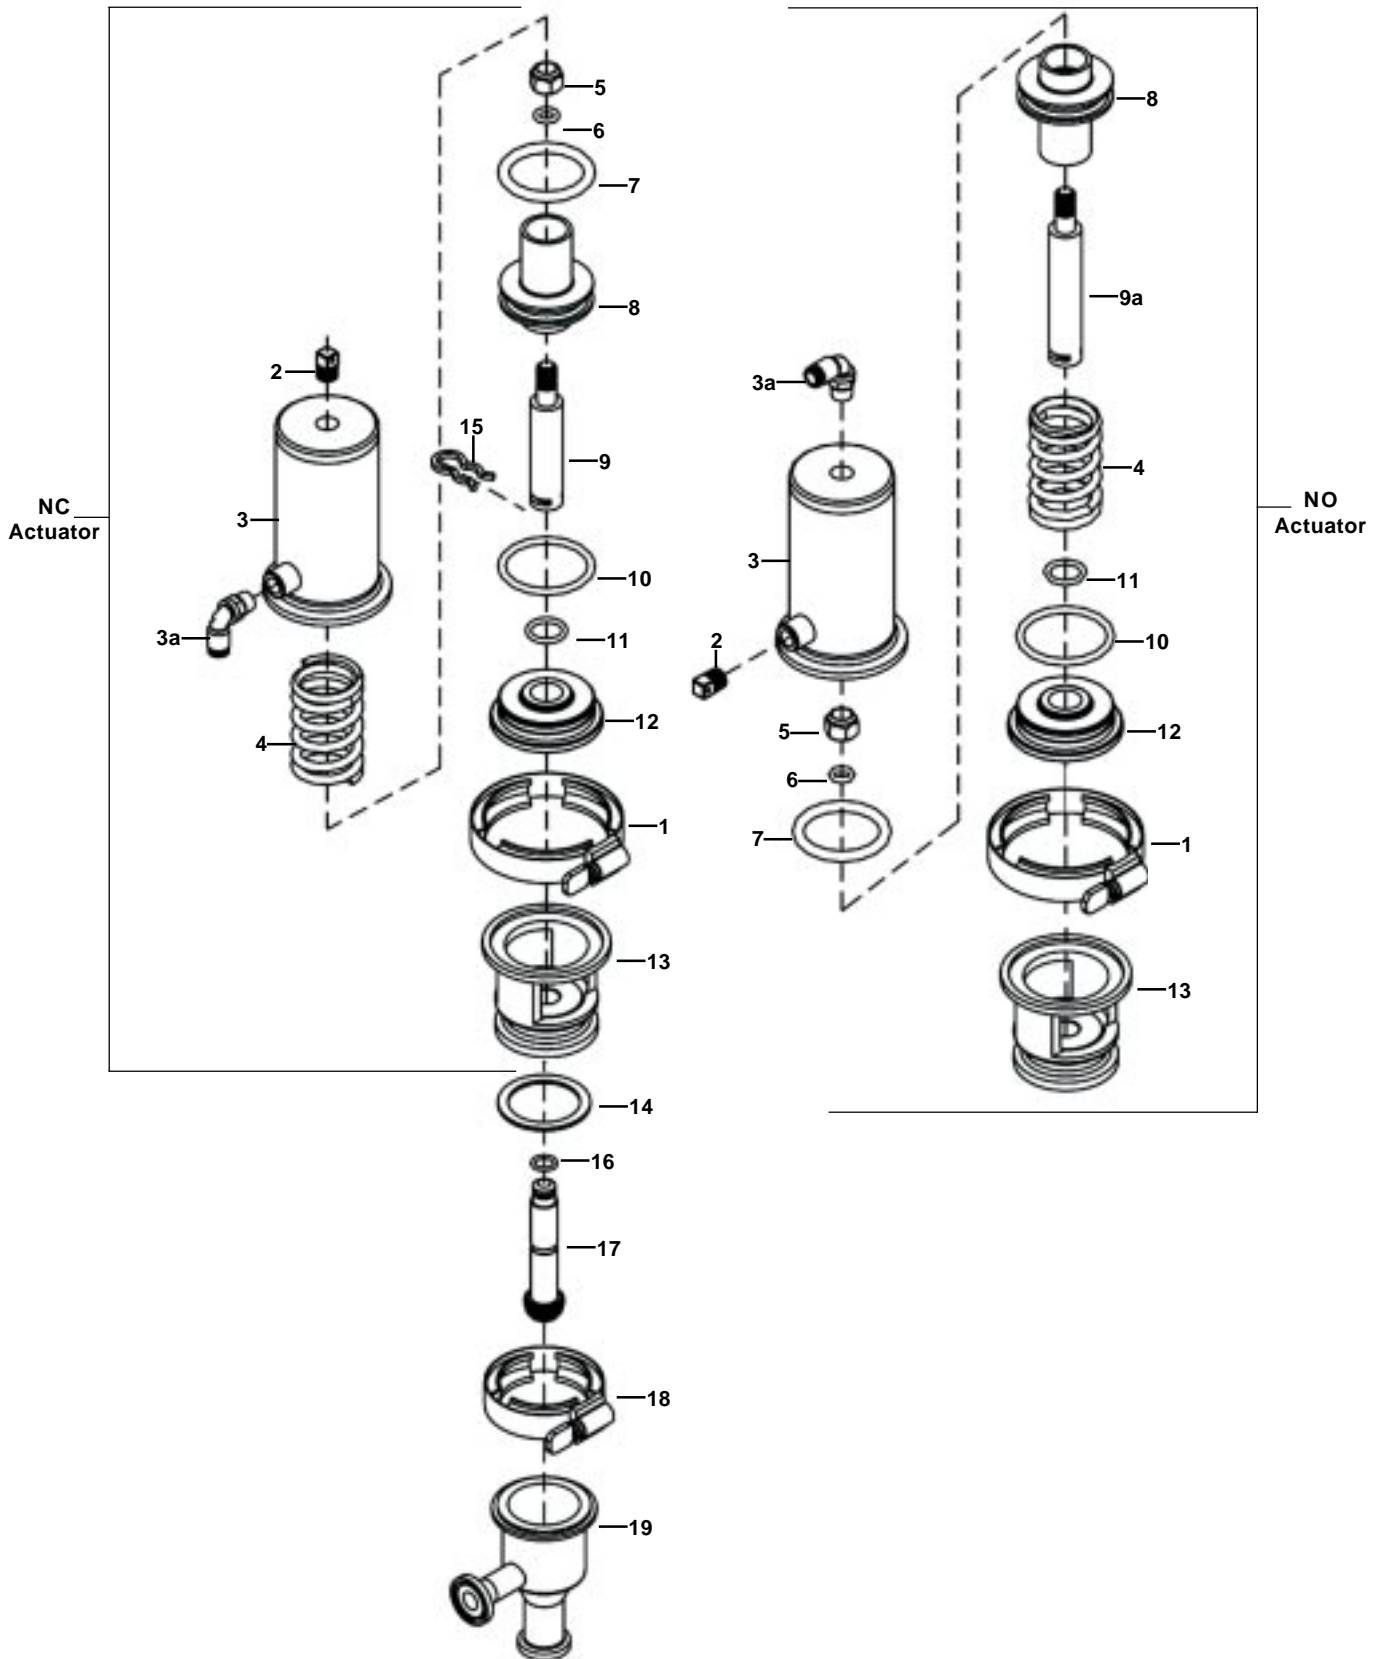

Alfa Laval

FRC Fractional Seat Valve FRC Shut-Off Valve

Actuator

Pos.	Qty.	Description	1/2" Part No.	3/4" Part No.
	1	Complete actuator-10 (NO) polished	884-43192	884-43192
	1	Complete actuator-20 (NC) polished	884-43191	884-43191
1	1	Bonnet Clamp	884-43205	884-43205
2Δ	1	Vent Plug	884-43201	884-43201
3	1	Cylinder	884-43193	884-43193
3a	1	Air fitting	884-43200	884-43200
4	1	Spring	884-43198	884-43198
5	1	Stem Nut	884-43199	884-43199
6Δ	1	Upper Stem O-Ring (FPM)	884-43176	884-43176
7Δ	1	Piston O-Ring (FPM)	884-43178	884-43178
8	1	Piston	884-43194	884-43194
9	1	Actuator Stem (NC)	884-43196	884-43196
9a	1	Actuator Stem (NO)	884-43195	884-43195
10Δ	1	Foot O-Ring (FPM)	884-43179	884-43179
11Δ	1	Lower Stem O-Ring (FPM)	884-43177	884-43177
12	1	Cylinder Foot	884-43197	884-43197
13	1	Open Yoke Bonnett	884-43202	884-43202
Δ	1	Service kit for actuator (FPM)	884-43182	884-43182

Parts marked with Δ are included in the actuator service kits.

Valve Parts

Pos.	Qty.	Description	1/2" Part No.	3/4" Part No.
14Δ	1	Bonnet Gasket (FPM)	884-43180	884-43180
15	1	Stem Retaining Clip	884-43203	884-43203
16Δ	1	Stem O-Ring (FPM)	884-43181	884-43181
17Δ	1	Plug and Stem Assembly	884-43174	884-43174
18	1	Body Clamp	884-43204	884-43204
19	1	Valve Body, Type 7, lower 2 ports, GC	884-43185	884-43186
	1	Valve Body, Type 9, lower 3 ports, GC	884-43187	884-43188
Δ	1	Service kit for valve (FPM)	884-43183	884-43183

Parts marked with Δ are included in the valve service kits.

Valve Body Combinations:

Type 7

Type 9

Recommended Spare Parts: Service kit

Alfa Laval