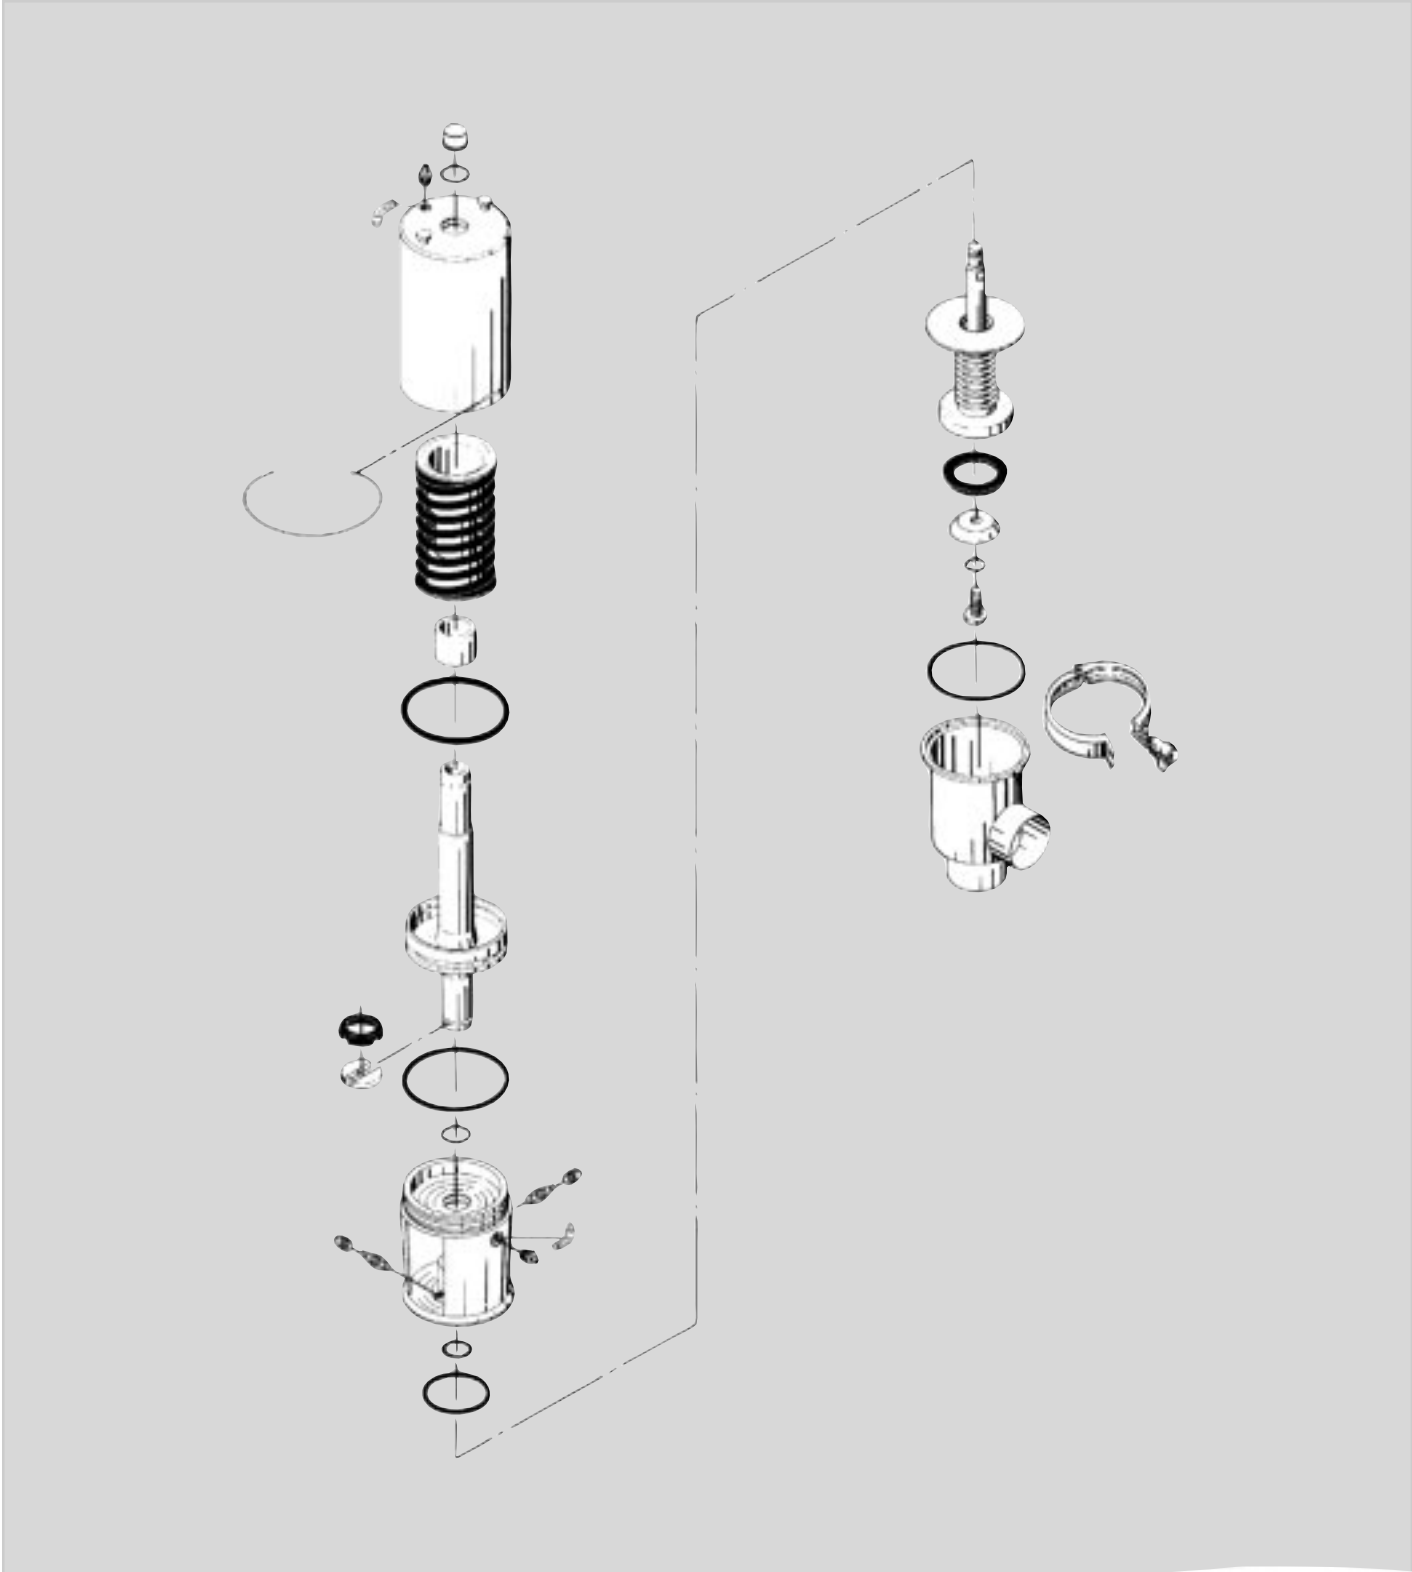

Spare Parts List

ARC-SB Shut-off Seat Valve