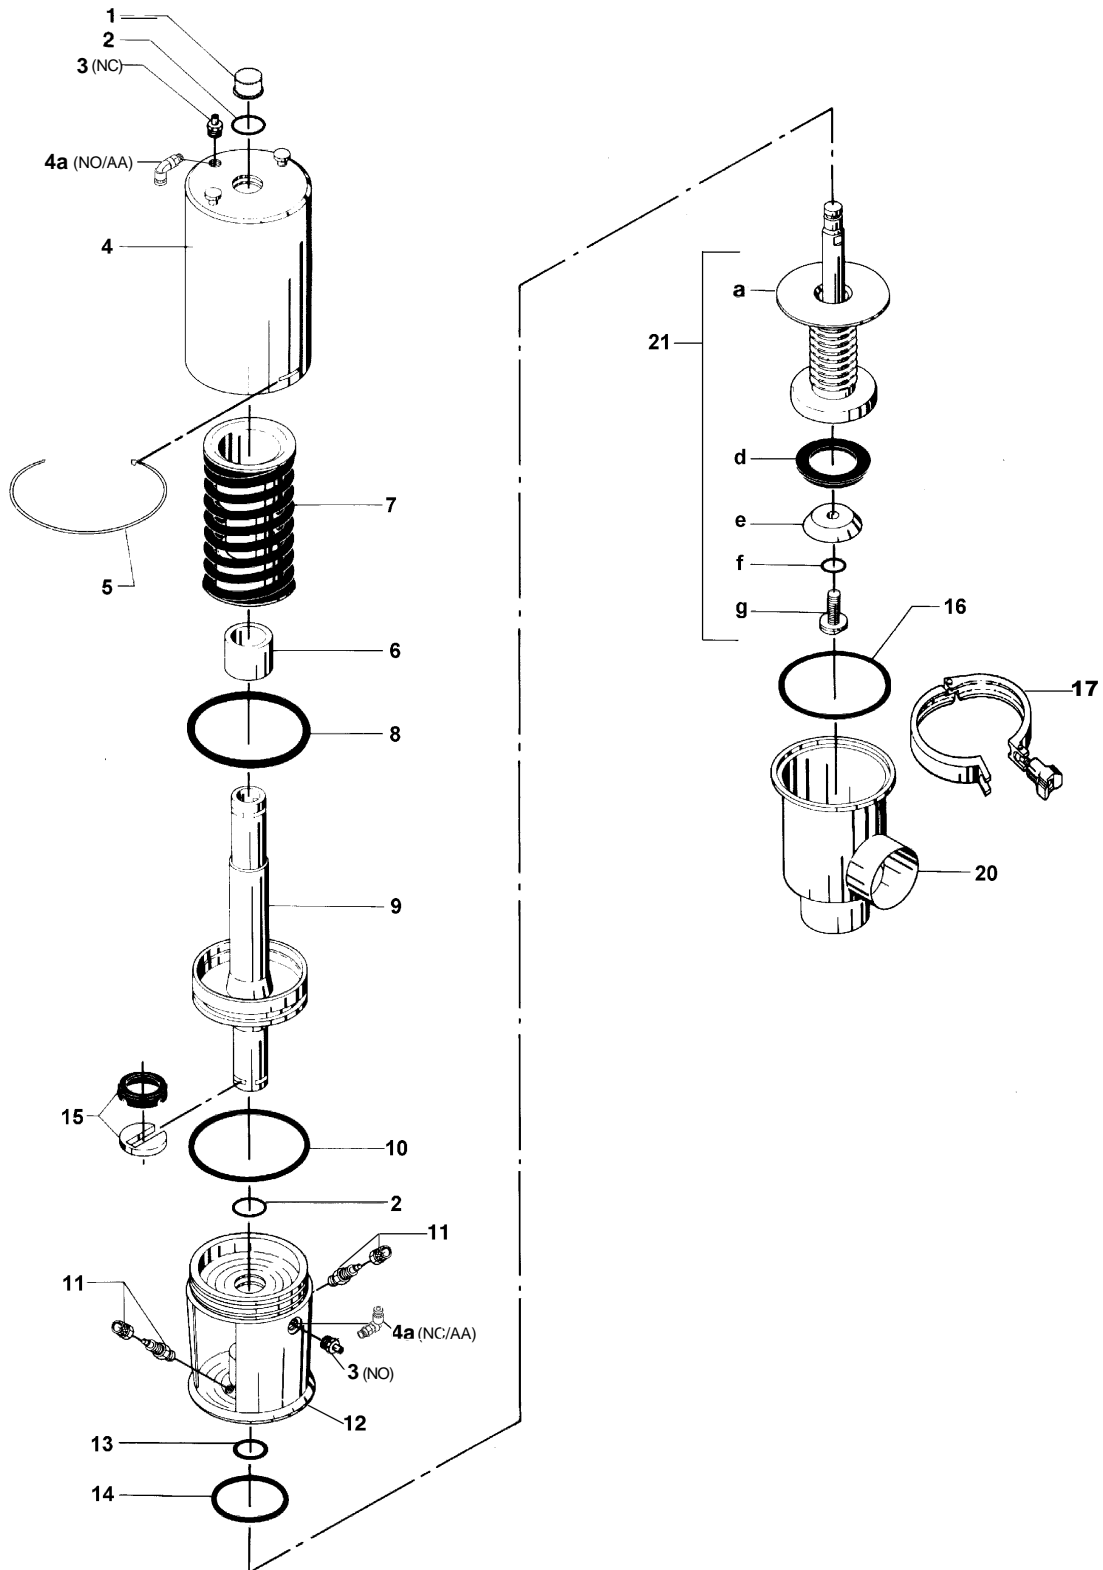

Aseptic Remote Controlled Valve ARC-SB Shut-off Valve

Actuator

Pos.	Qty.	Description	1.5" Part No.	2" Part No.	2.5" Part No.
	1	Complete actuator-10 (NO) industrial	9612-1883-01	9612-1883-01	9612-1883-01
	1	Complete actuator-20 (NC) industrial	9612-1883-02	9612-1883-02	9612-1883-02
	1	Complete actuator-30 (A/A) industrial	9612-1883-03	9612-1883-03	9612-1883-03
	1	Complete actuator-10 (NO) polished	9612-1883-06	9612-1883-06	9612-1883-06
	1	Complete actuator-20 (A/A) polished	9612-1883-07	9612-1883-07	9612-1883-07
1	1	Cap	31801-0525-6	31801-0525-6	31801-0525-6
2Δ	2	O-ring, NBR	223406-25	223406-25	223406-25
3	1	Exhaust plug (NO)	31353-0154-1	31353-0154-1	31353-0154-1
	1	Exhaust plug (NC)	31353-0154-1	31353-0154-1	31353-0154-1
4	1	Cylinder	31353-0139-1	31353-0139-1	31353-0139-1
4a	1	Air fitting (NO)	881-249420	881-249420	881-249420
	1	Air fitting (NC)	881-249420	881-249420	881-249420
	2	Air fitting (A/A)	881-249420	881-249420	881-249420
5Δ	1	Lock wire	31353-0151-1	31353-0151-1	31353-0151-1
6	1	Stop ring	9612-1878-01	9612-1878-01	9612-1878-01
7	1	Spring assembly (standard black)	31353-0625-1	31353-0625-1	31353-0625-1
	1	Spring assembly with strong spring (white)	31353-0625-2	31353-0625-2	31353-0625-2
8Δ	1	O-ring, NBR	223401-74	223401-74	223401-74
9	1	Piston for NO and NC	31353-0621-1	31353-0621-1	31353-0621-1
	1	Piston for Air/Air	31353-0621-2	31353-0621-2	31353-0621-2
10Δ	1	O-ring, NBR	223406-67	223406-67	223406-67
11	2	Drain tube	31801-1444-1	31801-1444-1	31801-1444-1
12	1	Bonnet	9612-1881-01	9612-1881-01	9612-1881-01
13Δ	1	O-ring	9611-99-0011	9611-99-0011	9611-99-0011
14Δ	1	O-ring	9611-99-2620	9611-99-2620	9611-99-2620
15Δ	1	Clip complete	31353-0793-1	31353-0793-1	31353-0793-1
Δ	1	Service kit for actuator	9611-92-0255	9611-92-0255	9611-92-0255

Parts marked with Δ are included in the actuator service kit.

Valve Parts

Pos.	Qty.	Description	1.5" Part No.	2" Part No.	2.5" Part No.
Seal rings					
16Δ	1	Seal ring, EPDM (standard)	31353-0128-1	31353-0128-1	31353-0128-1
	1	Seal ring, NBR	31353-0128-2	31353-0128-2	31353-0128-2
	1	Seal ring, FPM	31353-0128-3	31353-0128-3	31353-0128-3
	1	Seal ring, PTFE	31353-0128-4	31353-0128-4	31353-0128-4
Clamp					
17	1	Heavy duty clamp	9612-0112-04	9612-0112-04	9612-0112-04
Valve body (industrial)					
20	1	Valve body, 2 ports, weld	9612-1830-01	9612-1833-01	31353-0380-1
	1	Valve body, 3 ports, weld	9612-1830-02	9612-1833-02	31353-0380-6
Valve body (polished)					
20	1	Valve body, 2 ports, clamp	884-41543	884-42686	31353-1030-3
	1	Valve body, 2 ports, weld	9612-1830-05	9612-1833-05	31353-1102-1
	1	Valve body, 3 ports, clamp	884-42685	884-42687	31353-1031-3
	1	Valve body, 3 ports, weld	9612-1830-06	9612-1833-06	31353-1102-2

Recommended Spare Parts: Service kit

Alfa Laval