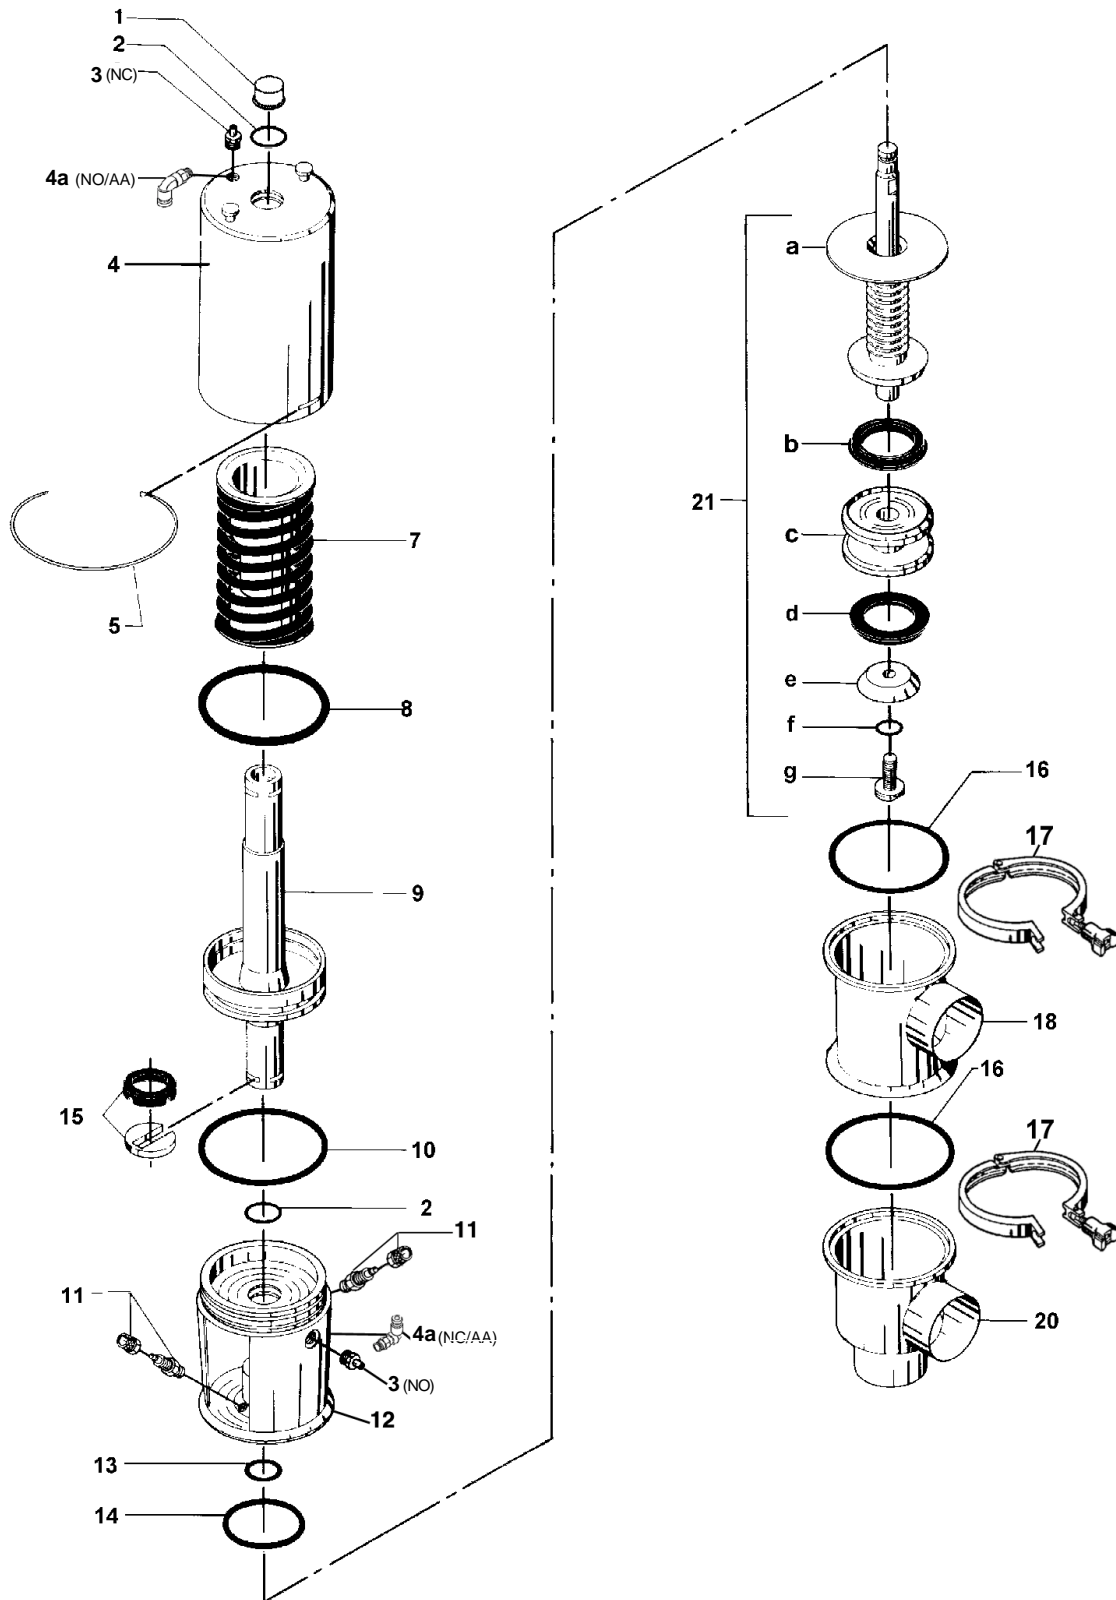

Spare Parts List

# ARC-SB Divert Seat Valve

## Valve Parts

Pos.	Qty.	Description	1.5" Part No.	2" Part No.	2.5" Part No.
<b>Seal rings</b>					
16 <sub>m</sub>	2	Seal ring, EPDM (standard) .....	31353-0128-1	31353-0128-1	31353-0128-1
	2	Seal ring, NBR .....	31353-0128-2	31353-0128-2	31353-0128-2
	2	Seal ring, FPM .....	31353-0128-3	31353-0128-3	31353-0128-3
	2	Seal ring, PTFE .....	31353-0128-4	31353-0128-4	31353-0128-4
<b>Clamp</b>					
17	2	Heavy duty clamp .....	9612-0112-04	9612-0112-04	9612-0112-04
<b>Valve body (industrial)</b>					
18	1	Upper valve body, 1 port, weld .....	31353-0053-1	31353-0054-1	31353-0055-1
	1	Upper valve body, 2 ports, weld .....	31353-0053-6	31353-0054-6	31353-0055-6
20	1	Lower valve body, 2 ports, weld .....	31353-0375-1	31353-0376-1	31353-0380-1
	1	Lower valve body, 3 ports, weld .....	31353-0375-6	31353-0376-6	31353-0380-6