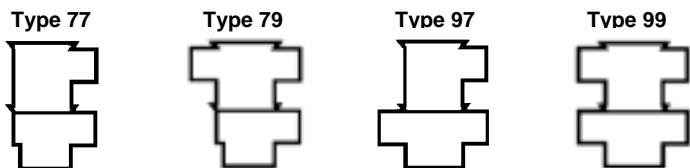

Parts marked with _m are included in the valve service kits.

Valve Body Combinations:

Recommended Spare Parts: Service kit

Alfa Laval Flow Inc.
8201 104th Street
Pleasant Prairie, WI 53158-0909
Telephone: 800-558-2060
Fax: 262-947-4724
www.us.flow.alfalaval.com