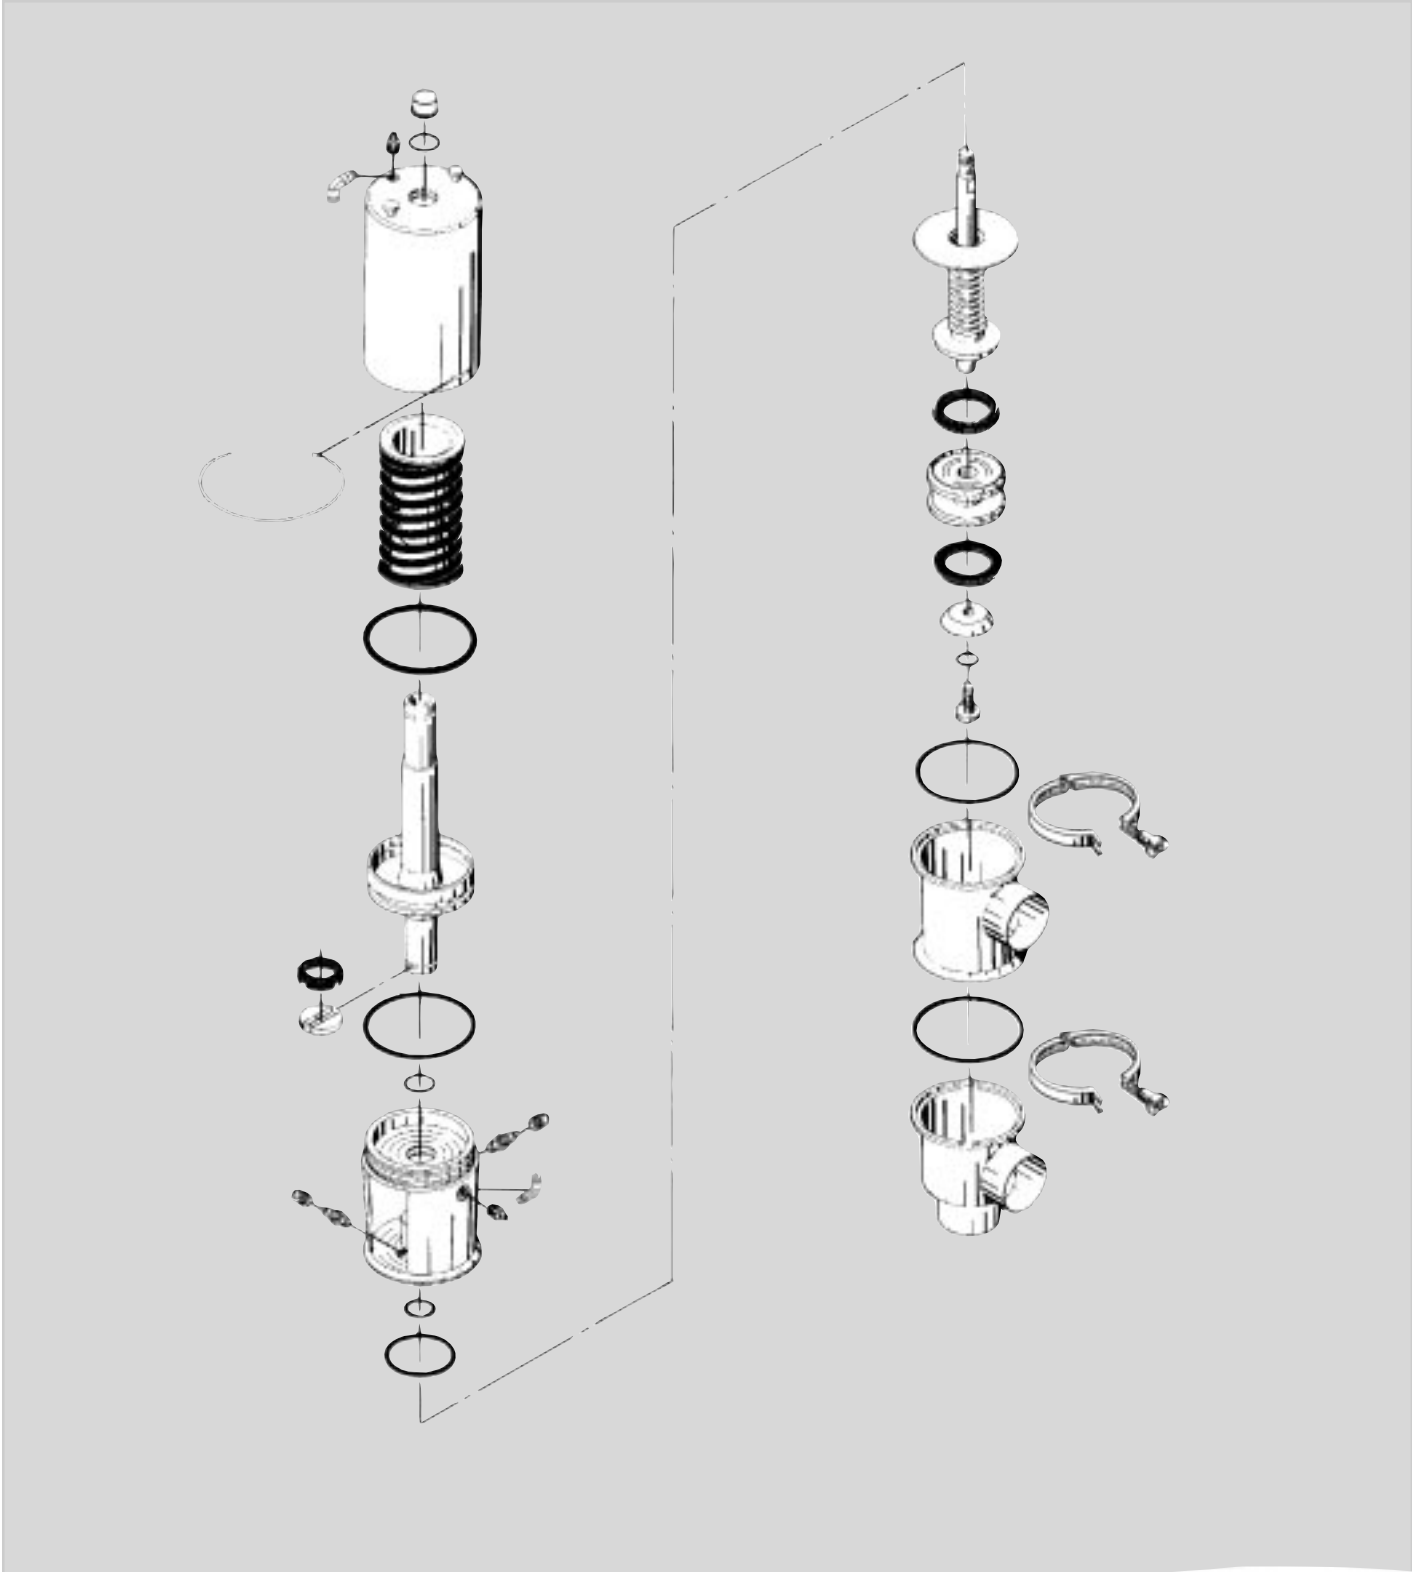

Spare Parts List

# ARC-SB Divert Seat Valve

# Asceptic Remote Controlled Valve ARC-SB Divert Valve

## Valve Parts

Pos.	Qty.	Description	1.5" Part No.	2" Part No.	2.5" Part No.
<b>Seal rings</b>					
16 <sub>m</sub>	2	Seal ring, EPDM (standard) .....	31353-0128-1	31353-0128-1	31353-0128-1
	2	Seal ring, NBR .....	31353-0128-2	31353-0128-2	31353-0128-2
	2	Seal ring, FPM .....	31353-0128-3	31353-0128-3	31353-0128-3
	2	Seal ring, PTFE .....	31353-0128-4	31353-0128-4	31353-0128-4
<b>Clamp</b>					
17	2	Heavy duty clamp .....	9612-0112-04	9612-0112-04	9612-0112-04
<b>Valve body (industrial)</b>					
18	1	Upper valve body, 1 port, weld .....	31353-0053-1	31353-0054-1	31353-0055-1
	1	Upper valve body, 2 ports, weld .....	31353-0053-6	31353-0054-6	31353-0055-6
20	1	Lower valve body, 2 ports, weld .....	31353-0375-1	31353-0376-1	31353-0380-1
	1	Lower valve body, 3 ports, weld .....	31353-0375-6	31353-0376-6	31353-0380-6