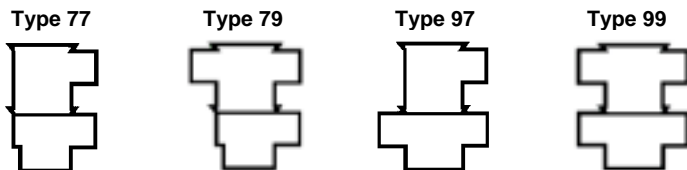

Stem seal

20dd	1	Washer	31353-0452-1	31353-0452-1	31353-0452-1	31353-0452-2	31353-0452-2
	e	●	O-ring FEP/Silicone	9611-99-2909	9611-99-2909	9611-99-2909	9611-99-2910
	f	1	Holder	31353-0453-1	31353-0453-1	31353-0453-1	31353-0454-1
	g	●	Valve body packing	31353-0451-1	31353-0451-1	31353-0451-1	31353-0451-2
		●	Service kit EPDM	9611-92-0471	9611-92-0475	9611-92-0479	9611-92-0483
		●	Service kit NBR	9611-92-0472	9611-92-0476	9611-92-0480	9611-92-0484
		●	Service kit FPM	9611-92-0473	9611-92-0477	9611-92-0481	9611-92-0485
		●	Service kit FEP	9611-92-0474	9611-92-0478	9611-92-0482	9611-92-0486

Parts marked with ● are included in the special lip seal service kits.

Valve Body Combinations:

Recommended Spare Parts: Service kit

Alfa Laval Flow Inc.

8201 104th Street
Pleasant Prairie, WI 53158-0909
Telephone: 800-558-2060
Fax: 262-947-4724
www.us.flow.alfalaval.com

Alfa Laval